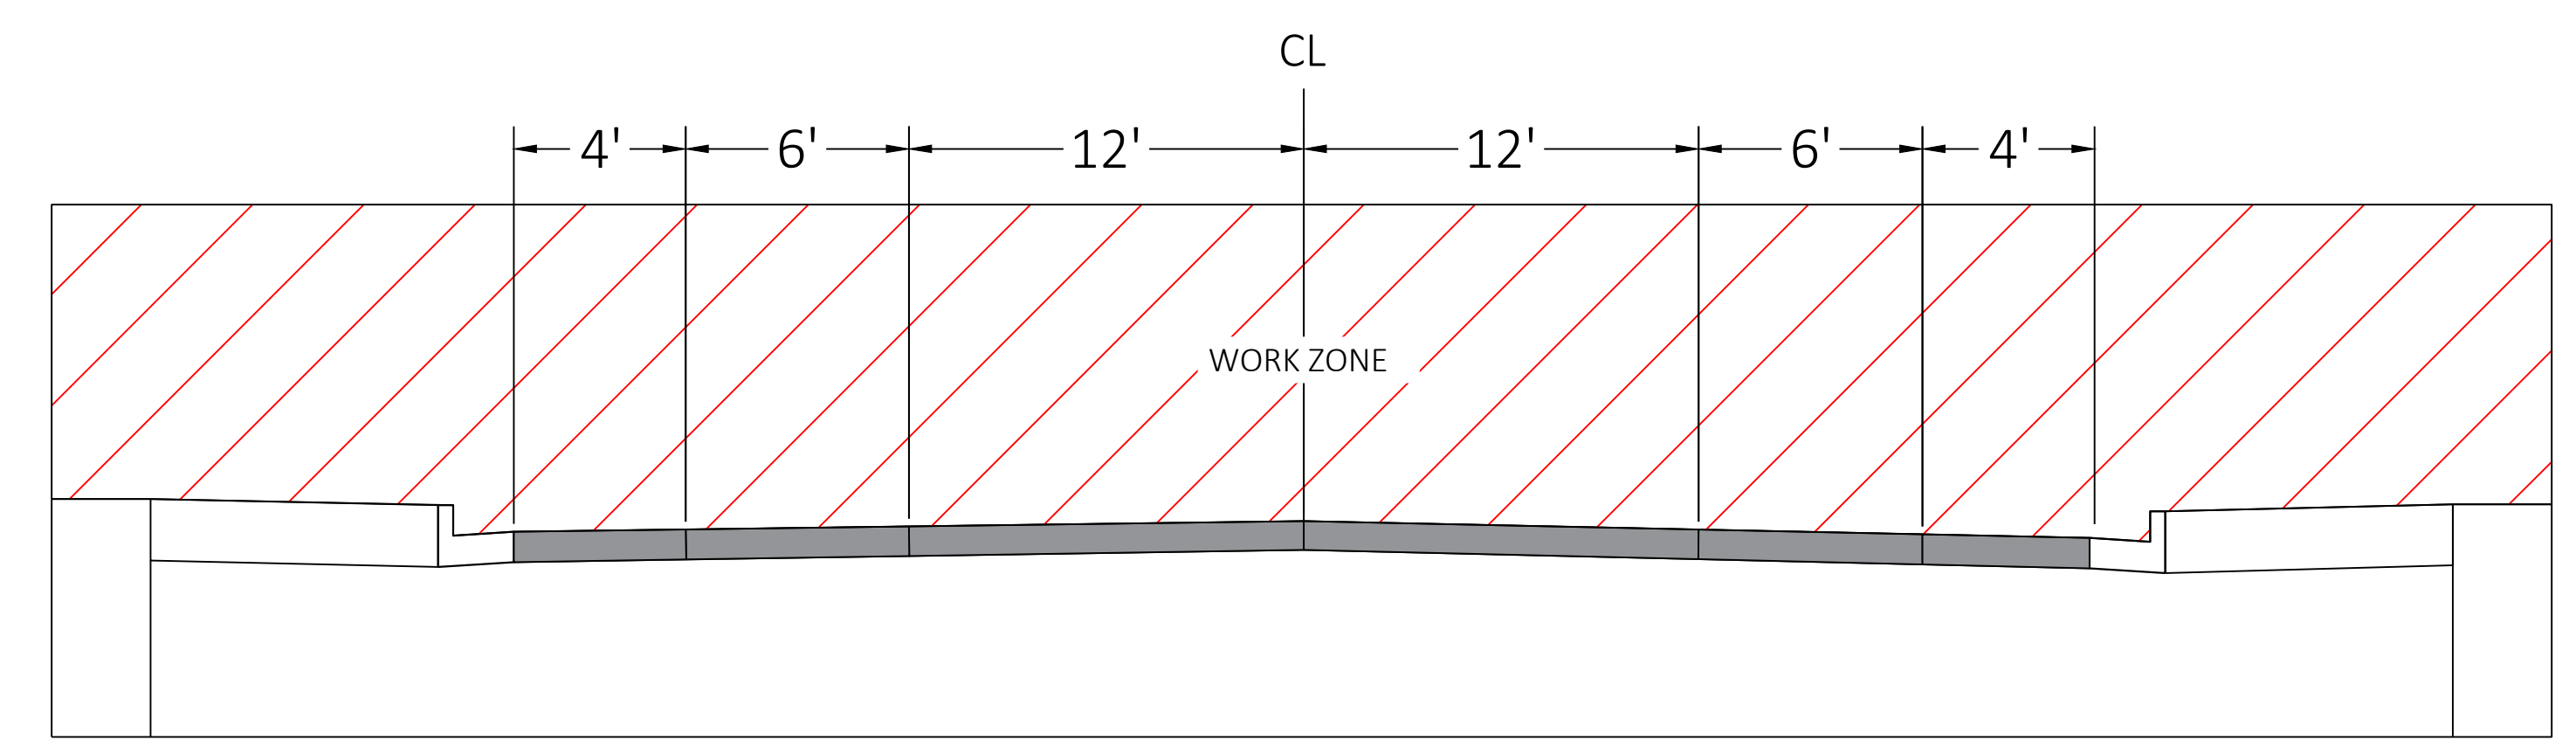

MASON ST DETOUR
 EAST MASON STREET FULL CLOSURE
 NORTHBOUND DETOUR: N PROSPECT AVE TO E PROSPECT AVE TO E LAFAYETTE PL TO E LAFAYETTE HILL RD TO N LINCOLN TO MEMORIAL DR
 SOUTHBOUND DETOUR: N LINCOLN MEMORIAL DR TO E MICHIGAN ST TO N CASS ST TO E WISCONSIN AVE TO N PROSPECT AVE

C MILWAUKEE - E MASON ST
 OVER LINCOLN MEMORIAL DR B-40-0524
 LOCAL STREET
 MILWAUKEE COUNTY
 WisDOT ID: 2984-15-08

LEGEND	
	DETOUR ROUTE SOUTHBOUND
	DETOUR ROUTE NORTHBOUND
	DETOUR PEDESTRIANS/BICYCLES
	CLOSED FOR CONSTRUCTION

LEGEND
 CLOSED FOR CONSTRUCTION

C MILWAUKEE - E MASON ST
 OVER LINCOLN MEMORIAL DR B-40-0524
 LOCAL STREET
 MILWAUKEE COUNTY
 WisDOT ID: 2984-15-08

TRAFFIC CONTROL
 MASON STREET FULL CLOSURE