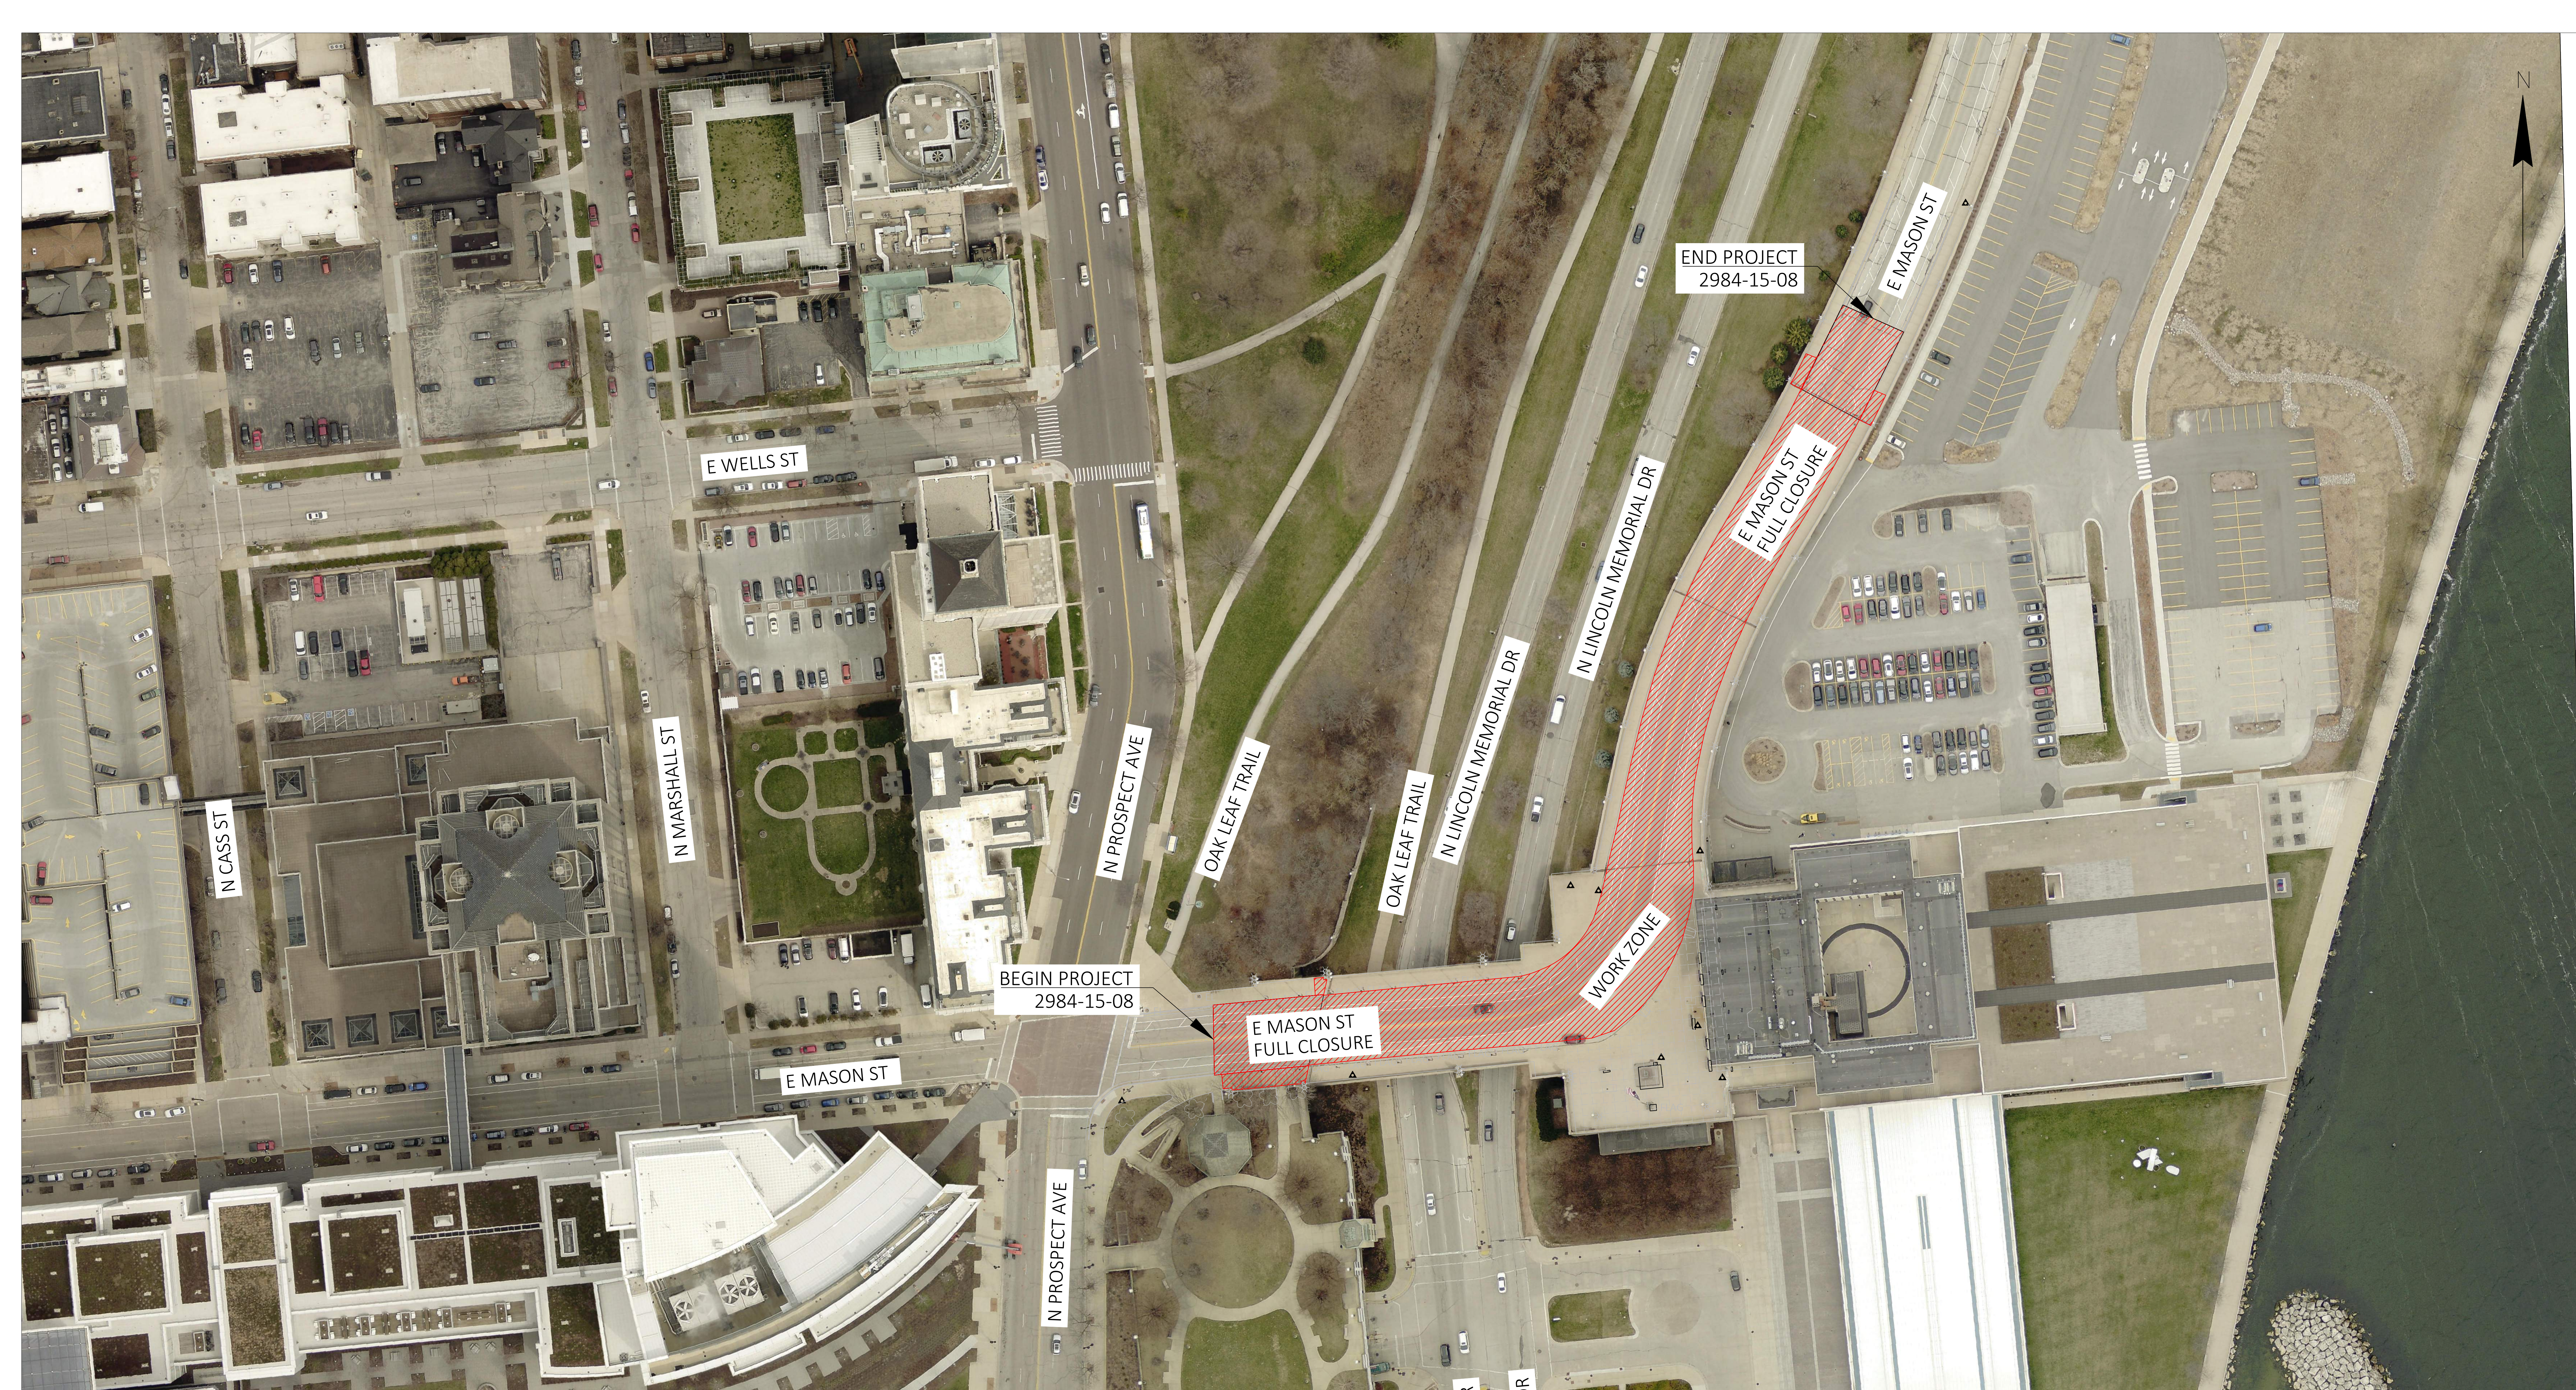

MASON ST DETOUR
 EAST MASON STREET FULL CLOSURE
 NORTHBOUND DETOUR: N PROSPECT AVE TO E PROSPECT AVE TO E LAFAYETTE PL TO E LAFAYETTE HILL RD TO N LINCOLN TO MEMORIAL DR
 SOUTHBOUND DETOUR: N LINCOLN MEMORIAL DR TO E MICHIGAN ST TO N CASS ST TO E WISCONSIN AVE TO N PROSPECT AVE

C MILWAUKEE - E MASON ST
 OVER LINCOLN MEMORIAL DR B-40-0524
 LOCAL STREET
 MILWAUKEE COUNTY
 WisDOT ID: 2984-15-08

LEGEND	
	DETOUR ROUTE SOUTHBOUND
	DETOUR ROUTE NORTHBOUND
	DETOUR PEDESTRIANS/BICYCLES
	CLOSED FOR CONSTRUCTION

LEGEND
 CLOSED FOR CONSTRUCTION

C MILWAUKEE - E MASON ST
 OVER LINCOLN MEMORIAL DR B-40-0524
 LOCAL STREET
 MILWAUKEE COUNTY
 WisDOT ID: 2984-15-08

TRAFFIC CONTROL
 MASON STREET FULL CLOSURE