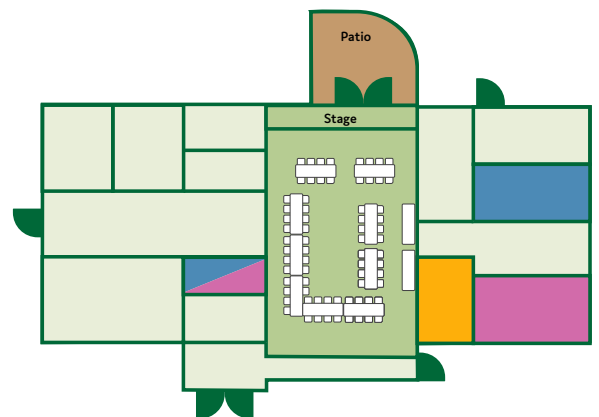

## RENTAL FEES

Fees include tax and \$250 refundable security deposit.

SEASON	RENTAL FEE (first 4 hours)	Each Addl. Hour
Jan. - Dec.	\$545.68	\$73.92

Gordon Park Pavilion offers a quiet, well lit meeting room with an outdoor patio area. The pavilion is next to a playground, splash pad and the Oak Leaf Trail.

## STANDARD SET UP

Room Size: 30'x50'

Alternative room set-ups available on request

- Rentable Area
- Mens restroom
- Womens restroom
- Kitchenette
- Brick Patio

**TO BOOK CALL  
(414) 257-8005**

M-F: 8am-4pm