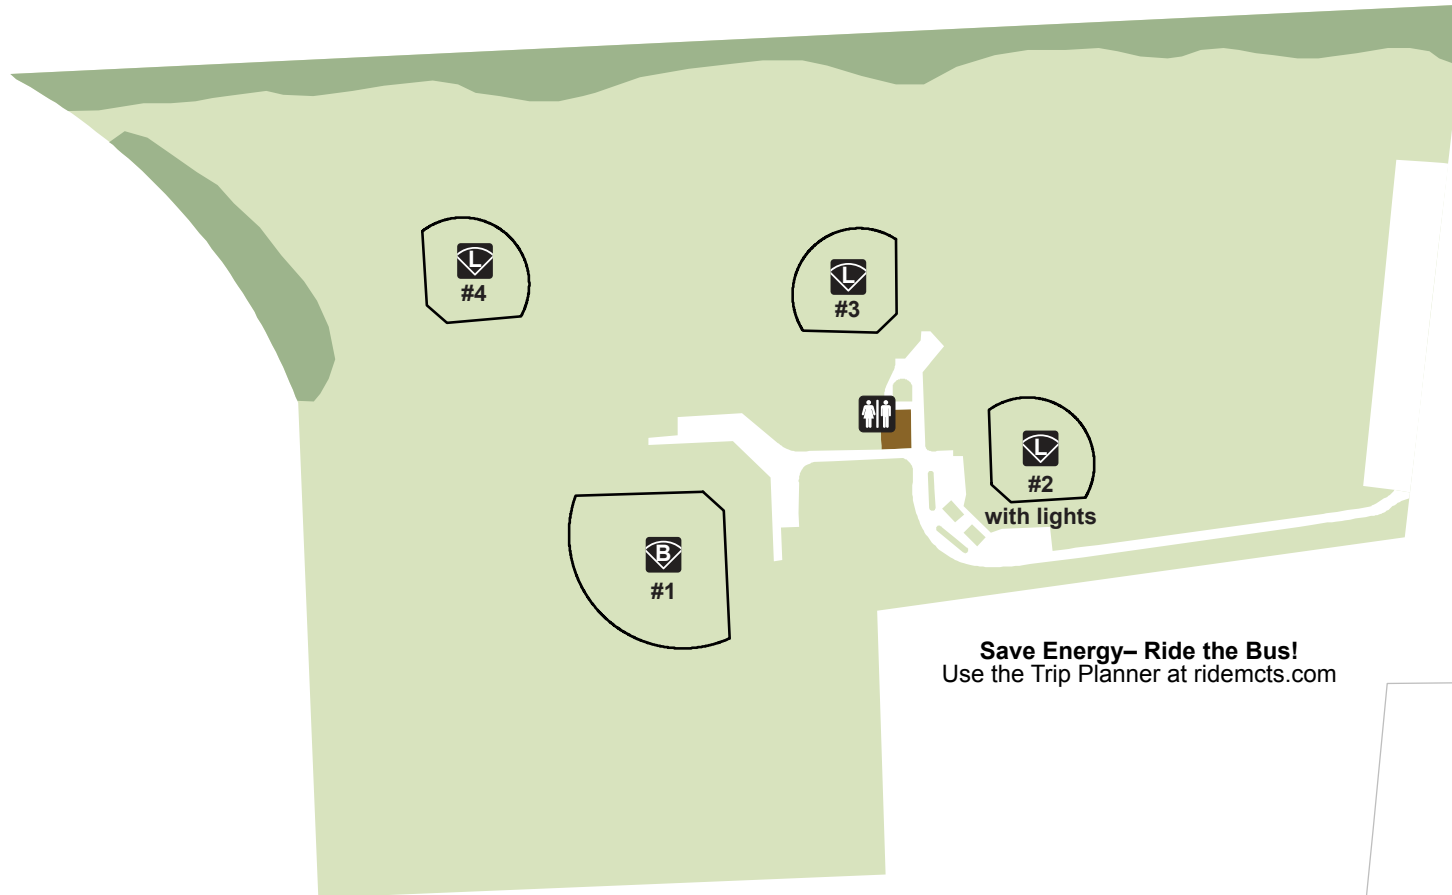

Schoenecker Park

6237 N. Hopkins St.
Milwaukee, WI 53209
Unit Office: (414) 461-0839

0 50 100 200 Feet

PARK ACREAGE: 17.5

 Park Land

 Shrubs & Trees

 Park Building

 Restrooms

 Baseball Diamond

 Little League

Athletic Field Permits
(414) 257-8030

Parks Information
(414) 257-PARK (7275)
countyparks.com

UPDATED MAY '17

Save Energy— Ride the Bus!
Use the Trip Planner at ridemcts.com