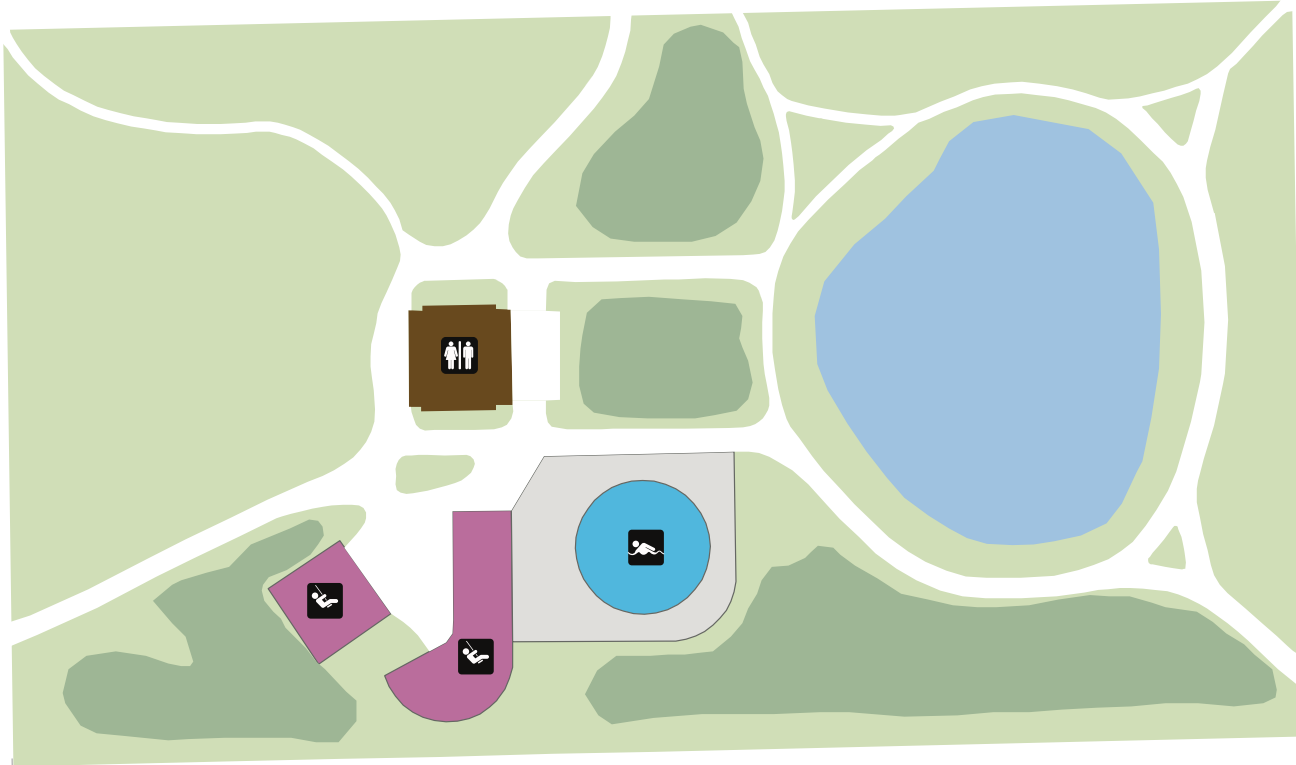

S. 1ST PL.

W. WILBUR AVE.

S. 2ND ST.

S. 1ST ST.

Save Energy– Ride the Bus! Use the Trip Planner at [ridemcts.com](http://ridemcts.com)

## Saveland Park

3700 S. 2nd St.  
Milwaukee, WI 53207  
Unit Office: (414) 482-4270

30 15 0 30 Feet

PARK ACREAGE: 3.3

Distance around lagoon: 0.1 mi

-  Park Land
-  Shrubs & Trees
-  Park Building
-  Restrooms  
*Available seasonally*
-  Tot Lot / Play Area
-  Wading Pool