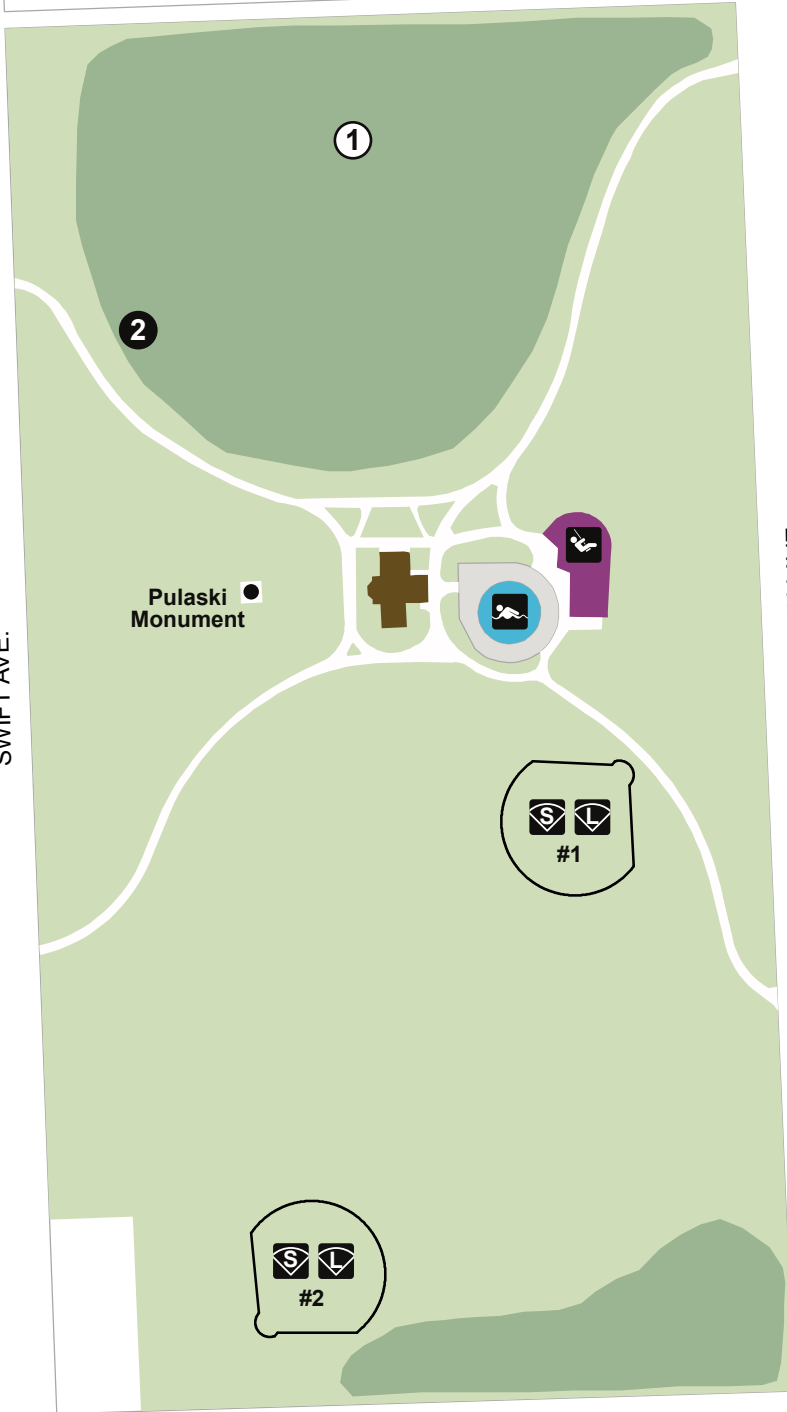

MORRIS AVE.

SWIFT AVE.

HATELY AVE.

Pulaski Park Cudahy

5400 S. Swift Ave.
Cudahy, WI 53110
Unit Office: (414) 762-1550

- Park Land
- Shrubs & Trees
- Park Building
- Reservable Picnic Area with Shelter
No staking allowed!
Use sand bags, weights, or water barrels
- Reservable Picnic Area
No staking allowed!
Use sand bags, weights, or water barrels
- Softball Diamond
- Little League Diamond
- Tot Lot / Play Area
- Wading Pool

0 25 50 100 150 200 Feet

PARK ACREAGE: 15.9

Picnic Reservations
(414) 257-8005

Athletic field Permits
(414) 257-8030

Parks Information
(414) 257-PARK (7275)
countyparks.com

UPDATED APRIL '18

E. GRANGE AVE.