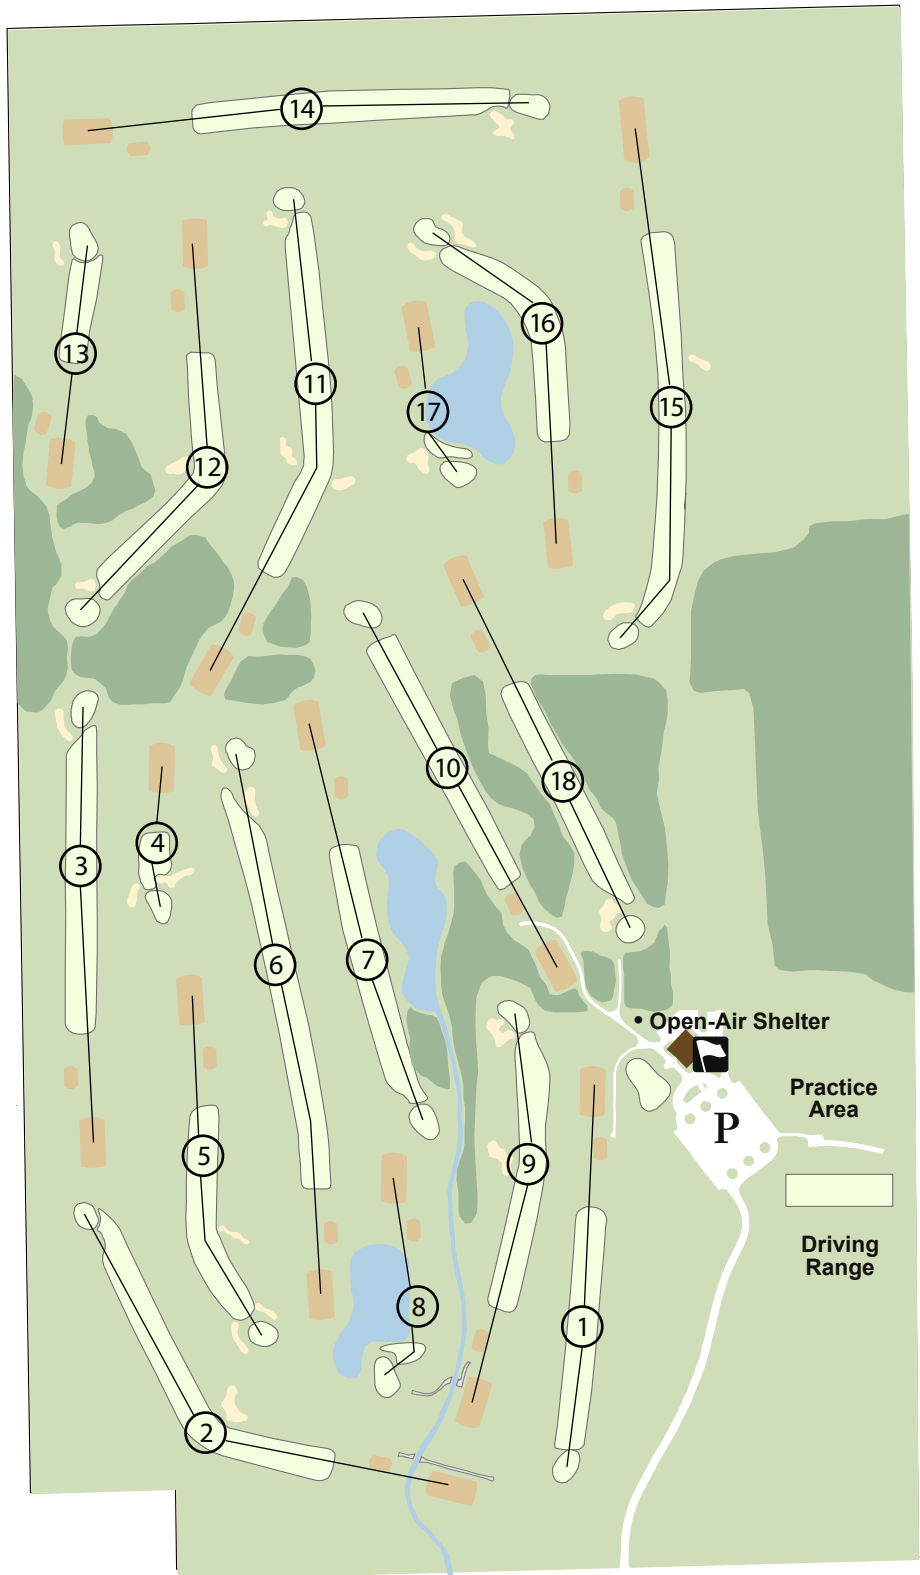

Oakwood Park

3600 W. Oakwood Rd.
Franklin, WI 53132
Unit Office: (414) 281-6751

-  Park Land
-  Shrubs & Trees
-  Park Building
-  Parking
-  Golf Clubhouse
-  Tee Box
-  Sand Bunker

0 105 210 420 630 840 Feet

PARK ACREAGE: 276.0

Golf Reservations
(414) 475-6222
-or-
countyparks.com

Golf Outings
(414) 257-8024

Parks Information
(414) 257-PARK (7275)
countyparks.com

UPDATED APRIL '18

• Open-Air Shelter

Practice Area

P

Driving Range

W. OAKWOOD RD.

Root River Parkway