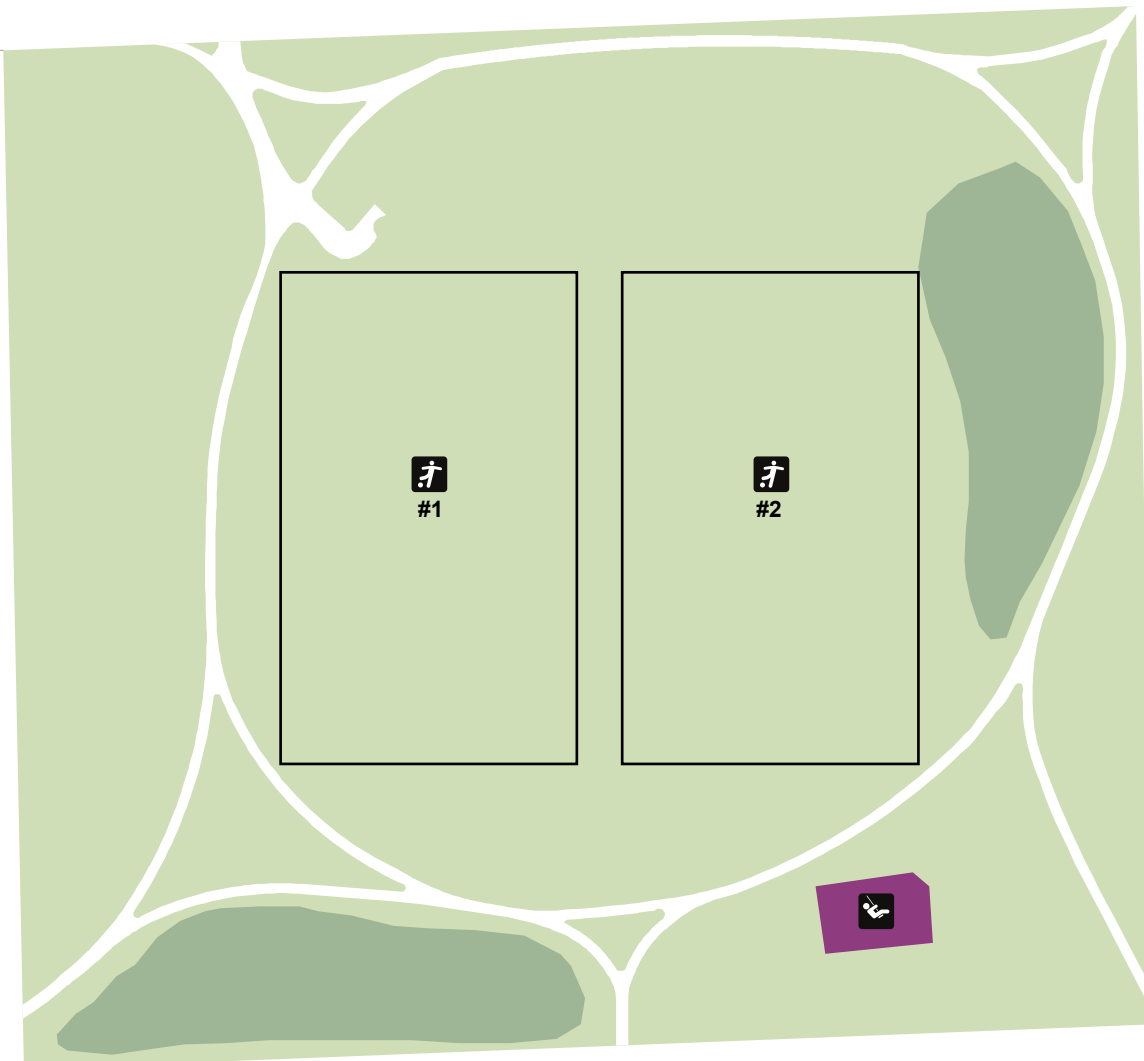

W. VIENNA AVE.

N. 78TH ST.

W. NASH ST.

N. 80TH ST.

N. 79TH ST.

Nash Park
7800 W. Nash St.
Milwaukee, WI 53222
Unit Office: (414) 353-3212

-  Park Land
-  Shrubs & Trees
-  Soccer Field
-  Tot Lot / Play Area