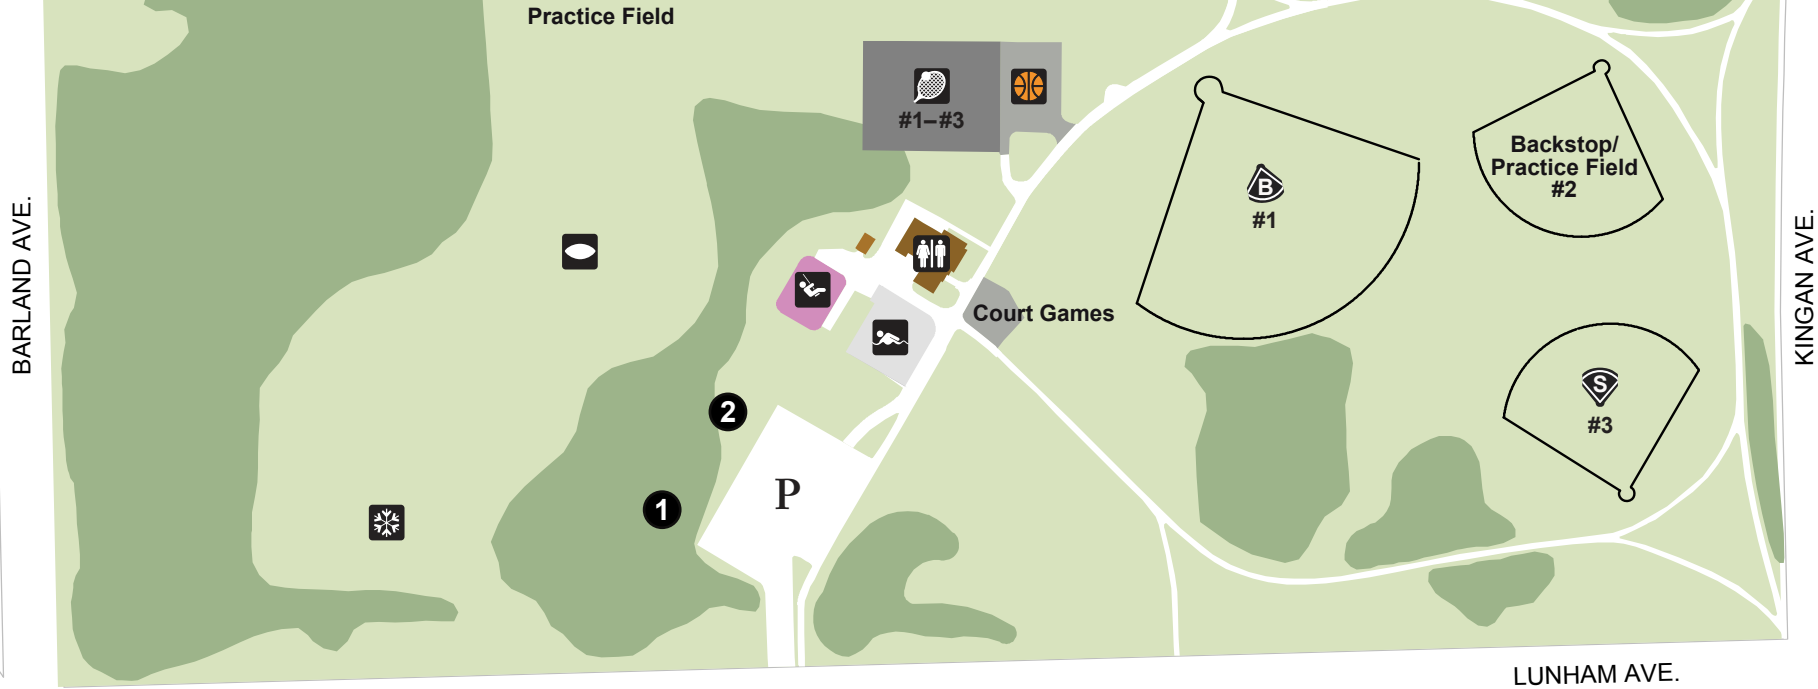

DENTON AVE.

GREENE PARK

BARLAND AVE.

KINGAN AVE.

LUNHAM AVE.

KINNICKINNIC

Greene Park

4235 S. Lipton Ave.
St. Francis, WI 53235
Unit Office: (414) 482-4270

PARK ACREAGE: 36.5

Park Land

Shrubs & Trees

Parking Lot

Park Building

Reservable Picnic Area
No staking allowed!
Use sand bags, weights,
or water barrels

Restrooms

Baseball Diamond

Basketball Court (full)

Football Field

Sledding Hill
(in season)

Softball Diamond

Tennis Courts

Tot Lot / Play Area

Wading Pool

Picnic Reservations
(414) 257-8005

Athletic Field Permits
(414) 257-8030

Parks Information
(414) 257-PARK (7275)
countyparks.com