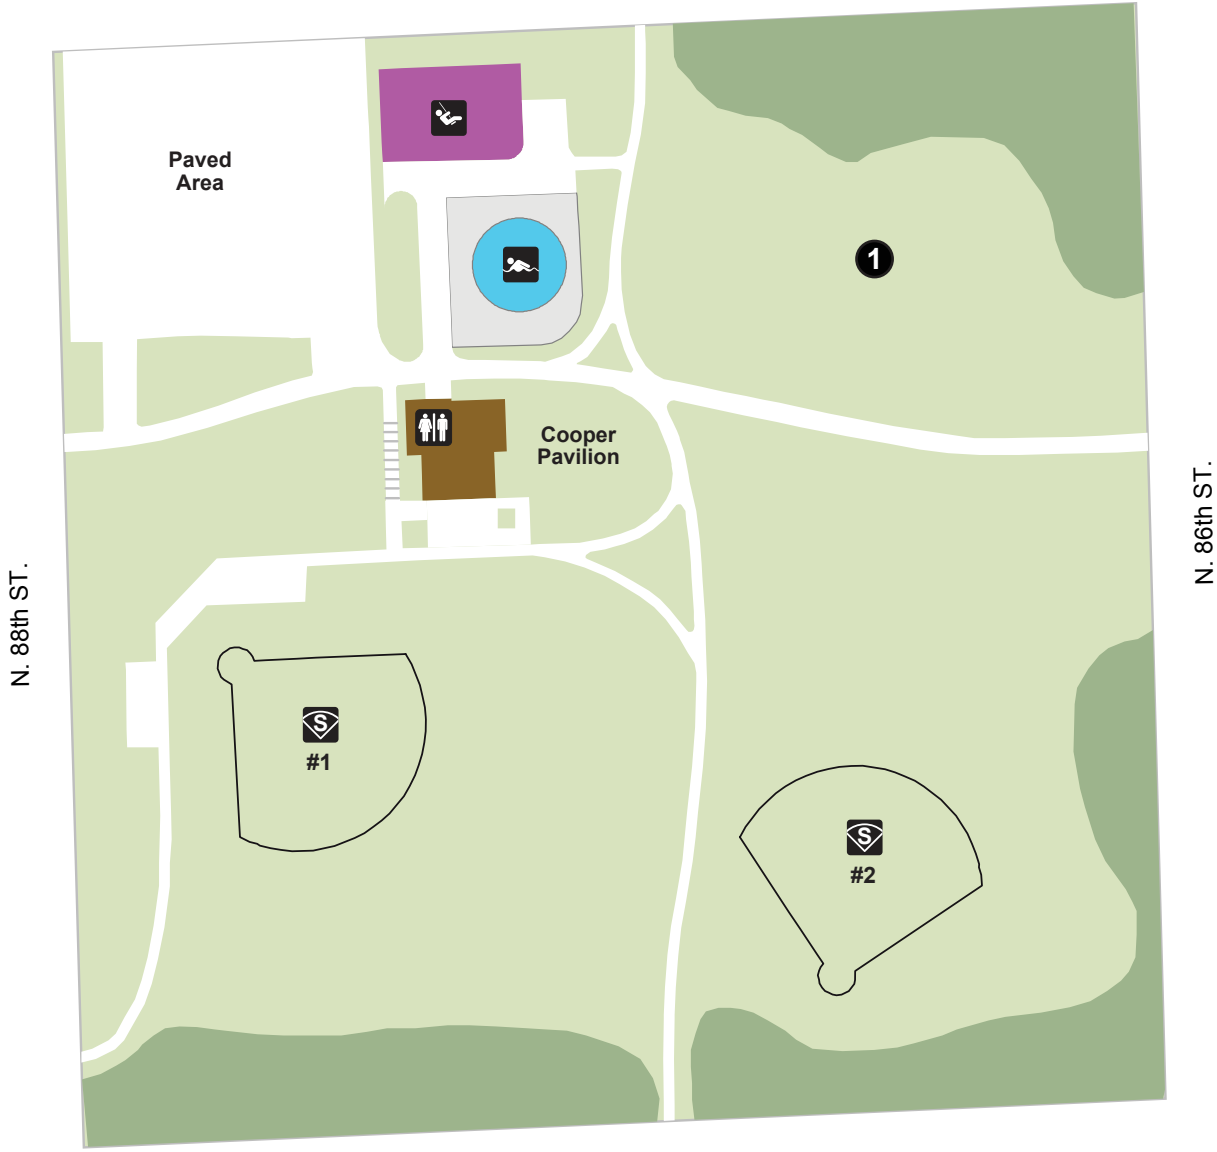

W. CHAMBERS ST.

Cooper Park

8701 W. Chambers St.
Milwaukee, WI 53222
Unit Office: (414) 353-3212

PARK ACREAGE: 8.4

- Park Land
- Shrubs & Trees
- Park Building

Reservable Picnic Area
No staking allowed!
Use sand bags, weights,
or water barrels

- Restrooms
- Softball
- Tot Lot / Play Area
- Wading Pool

Pavilion & Picnic Reservations
(414) 257-8005

Athletic Field Reservations
(414) 257-8030

Parks Information
(414) 257-6100
countyparks.com

UPDATED MAY '18