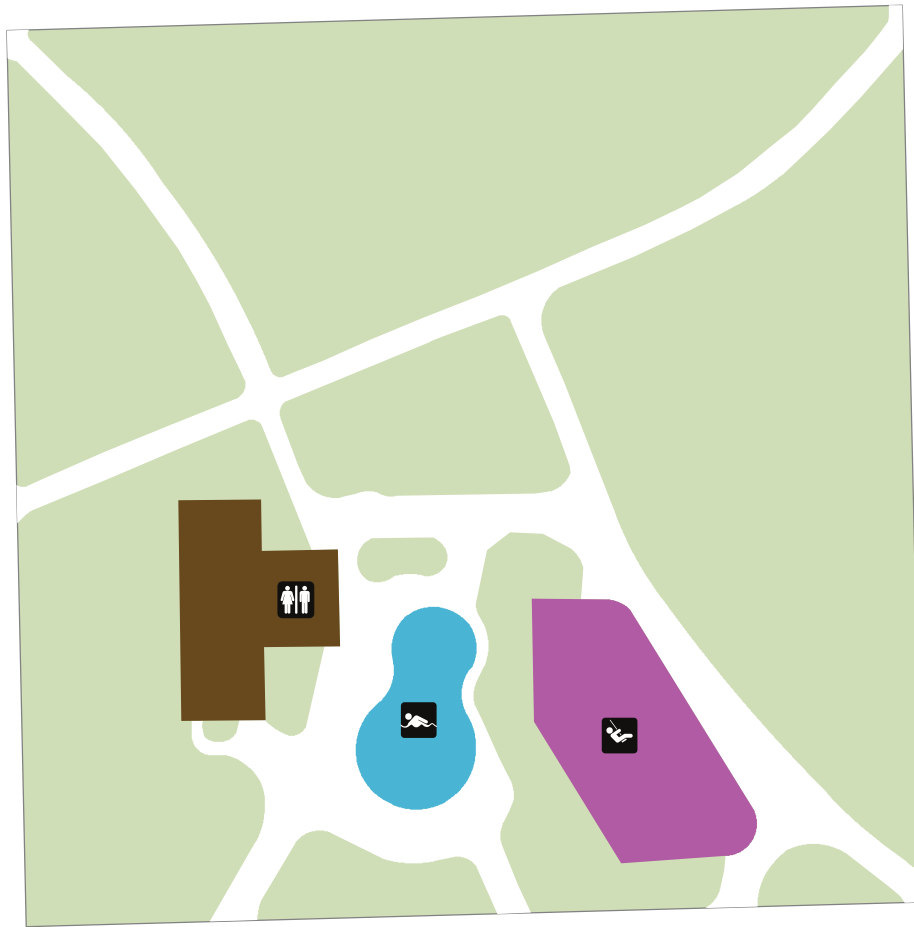

W. MINERAL ST.

S. 24TH ST.

S. 23RD ST.

W. VIEAU PL.

Clarke Square

2330 W. Vieau Place
Milwaukee, WI 53204
Unit Office: (414) 643-0120

-  Park Land
-  Park Building

-  Restrooms
-  Tot Lot / Play Area
-  Splash Pad

Parks Information
(414) 257-PARK (7275)
countyparks.com

PARK ACREAGE: 2.1

UPDATED JUNE '17

Save Energy– Ride the Bus! Use the Trip Planner at ridemcts.com