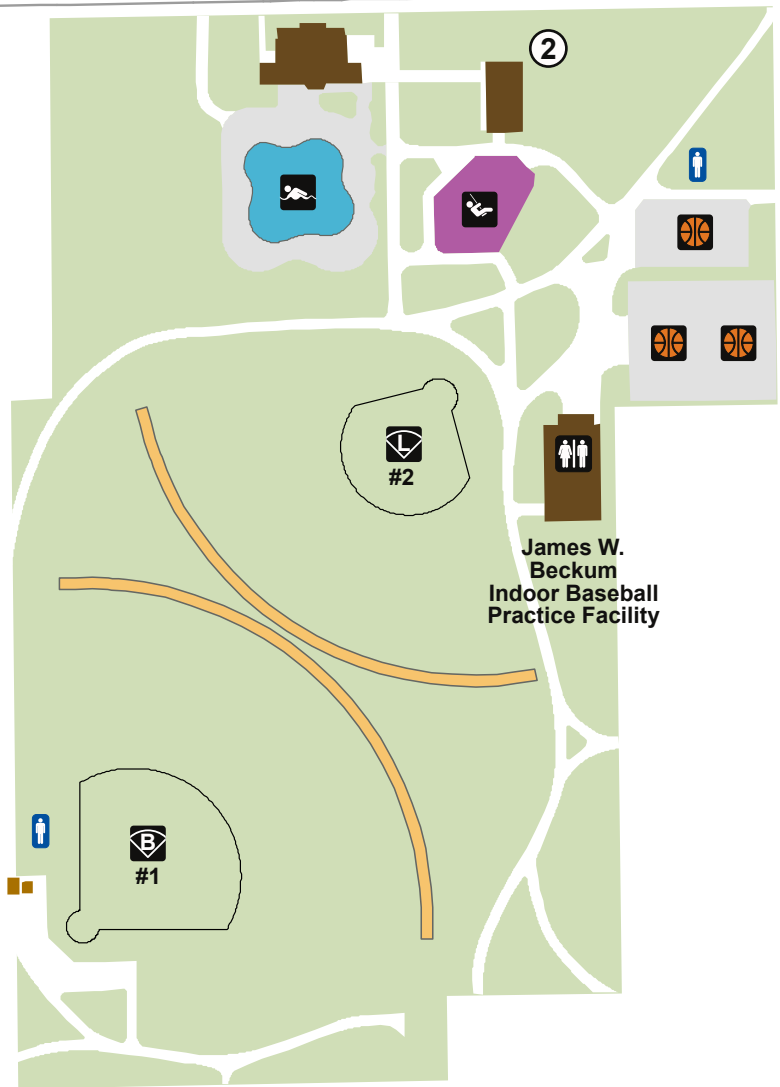

P

James W. Beckum Park

BROWN ST.

INTERSTATE 43

8th ST.

RESERVOIR AVE.

James W. Beckum
Indoor Baseball
Practice Facility

Park Land

P Parking Lot

Park Building

Reservable Picnic Area with Shelter

**No staking allowed!
Use sand bags, weights,
or water barrels**

Restrooms

Portable Toilet
*Available seasonally
Location near Diamond 1
available during games only*

Baseball

Basketball

Little League

Tot Lot / Play Area

Splash Pad

**Pavilion & Picnic
Reservations
(414) 257-8005**

**Athletic Field
Permits
(414) 257-8030**

**Parks Information
(414) 257-PARK (7275)
countyparks.com**

Save Energy– Ride the Bus! Use the Trip Planner at ridemcts.com

UPDATED JUNE '18

WALNUT ST.