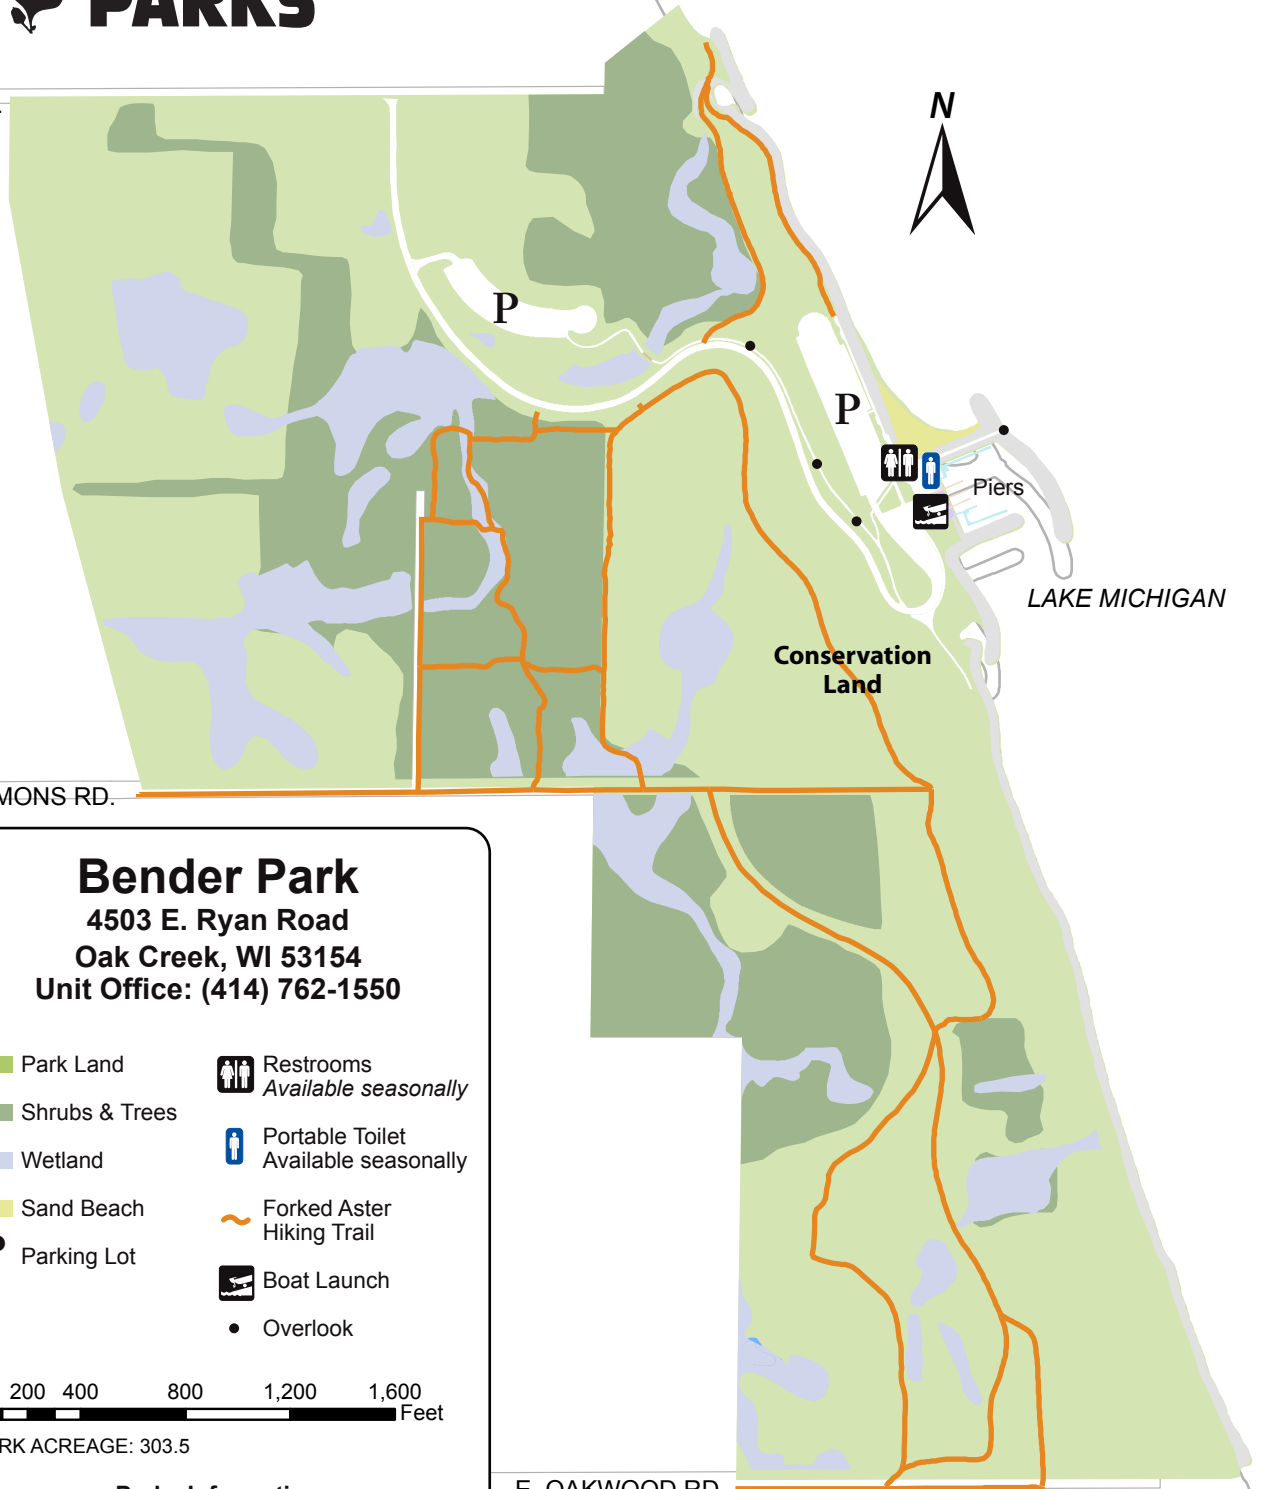

5TH AVE.

E. RYAN RD.

LAKE MICHIGAN

Conservation Land

Piers

P

P

E. FITZSIMMONS RD.

Bender Park
 4503 E. Ryan Road
 Oak Creek, WI 53154
 Unit Office: (414) 762-1550

Park Land	Restrooms <i>Available seasonally</i>
Shrubs & Trees	Portable Toilet <i>Available seasonally</i>
Wetland	Forked Aster Hiking Trail
Sand Beach	Boat Launch
P Parking Lot	Overlook

0 200 400 800 1,200 1,600 Feet
 PARK ACREAGE: 303.5

Parks Information
 (414) 257-PARK (7275) • countyparks.com

E. OAKWOOD RD.

STATE HWY 32

UPDATED MAY '18