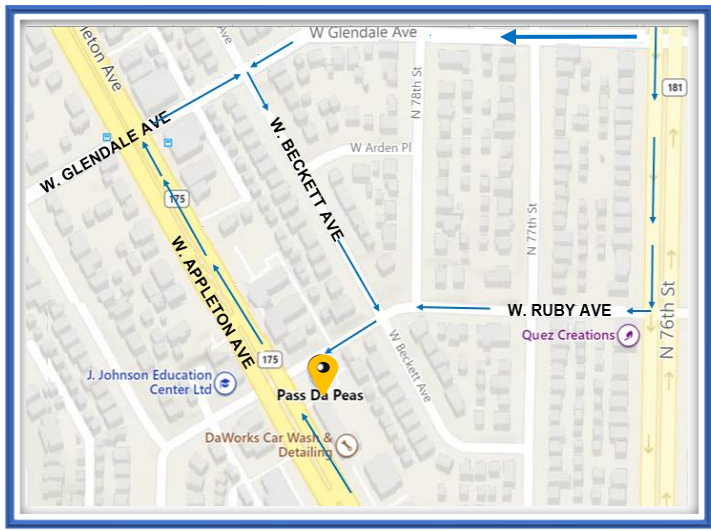

MILWAUKEE COUNTY SENIOR DINING

Pass Da Peas

GRAB & GO

76th Street to Ruby Avenue
Line forms on Ruby Avenue
(North Side--across the street)
As space allows turn into lot
Pull up to Service Window
Exit onto Ruby Avenue

Pass Da Peas
7870 W. Appleton Avenue
Milwaukee, WI 53218