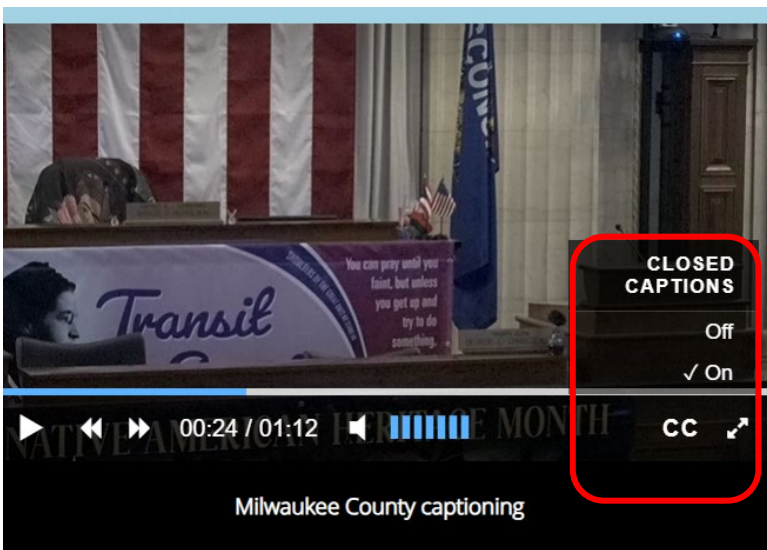

3. When the video starts, you will see a CC button on the bottom right of the video player.
 - a. Click the CC button and select “On” to turn the closed captions on.
 - b. Click the CC button and select “Off” to turn the closed captions off.
 - i. The captions will appear under the video as pictured below.
 - ii. By default, the closed captions are “Off”.