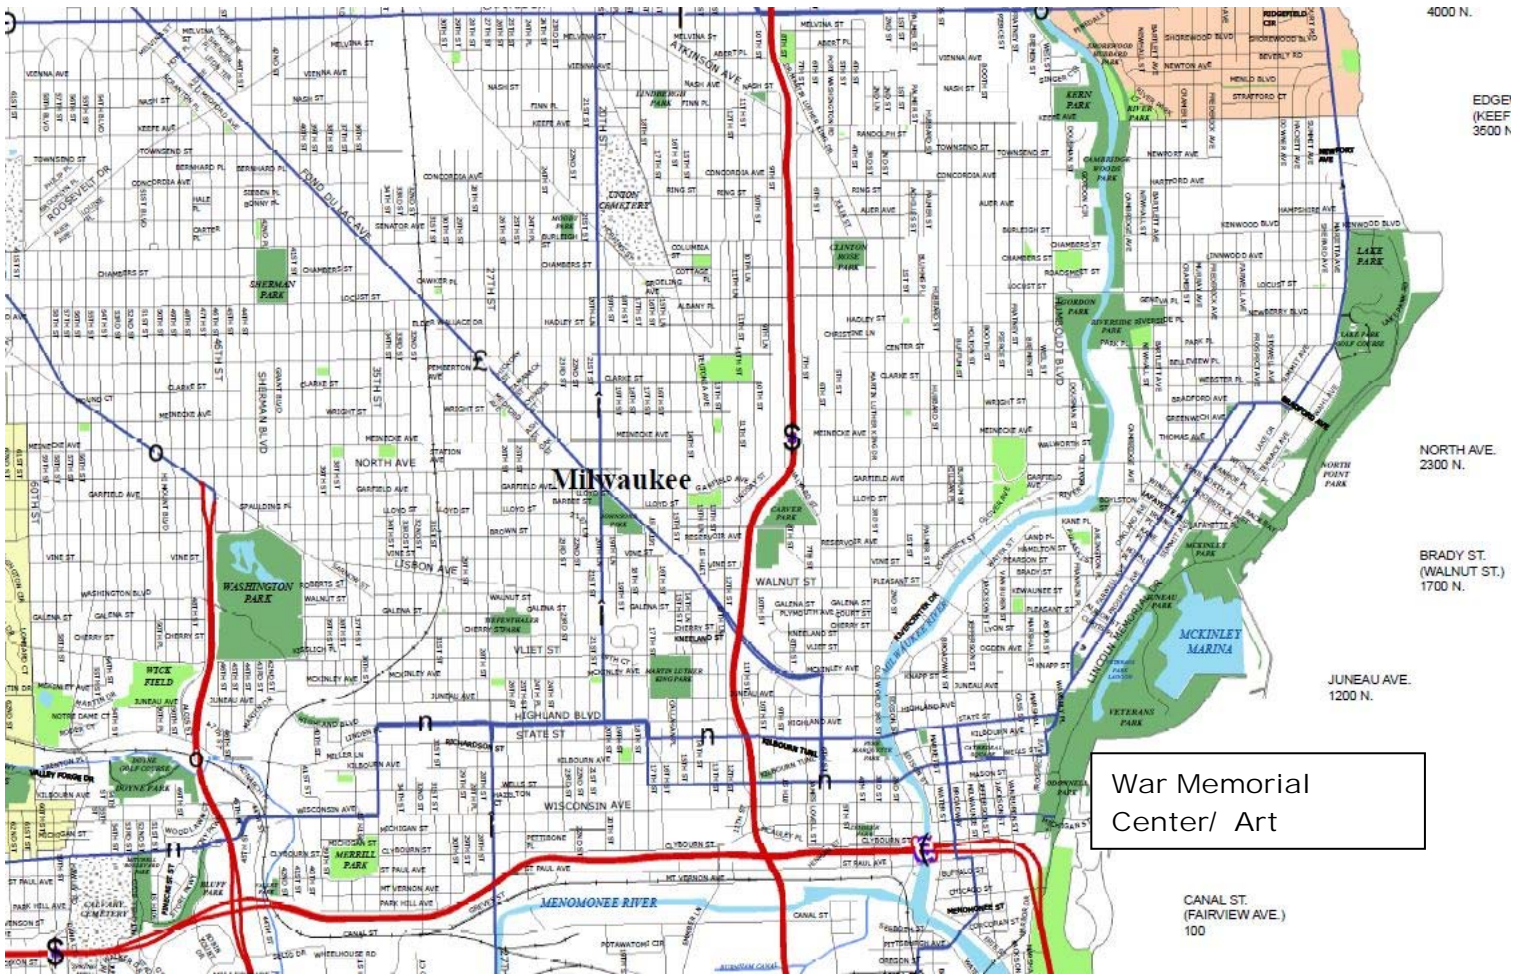

ATTACHMENT 1
PROJECT VICINITY MAP
Milwaukee Lakefront

PROJECT LOCATION MAP