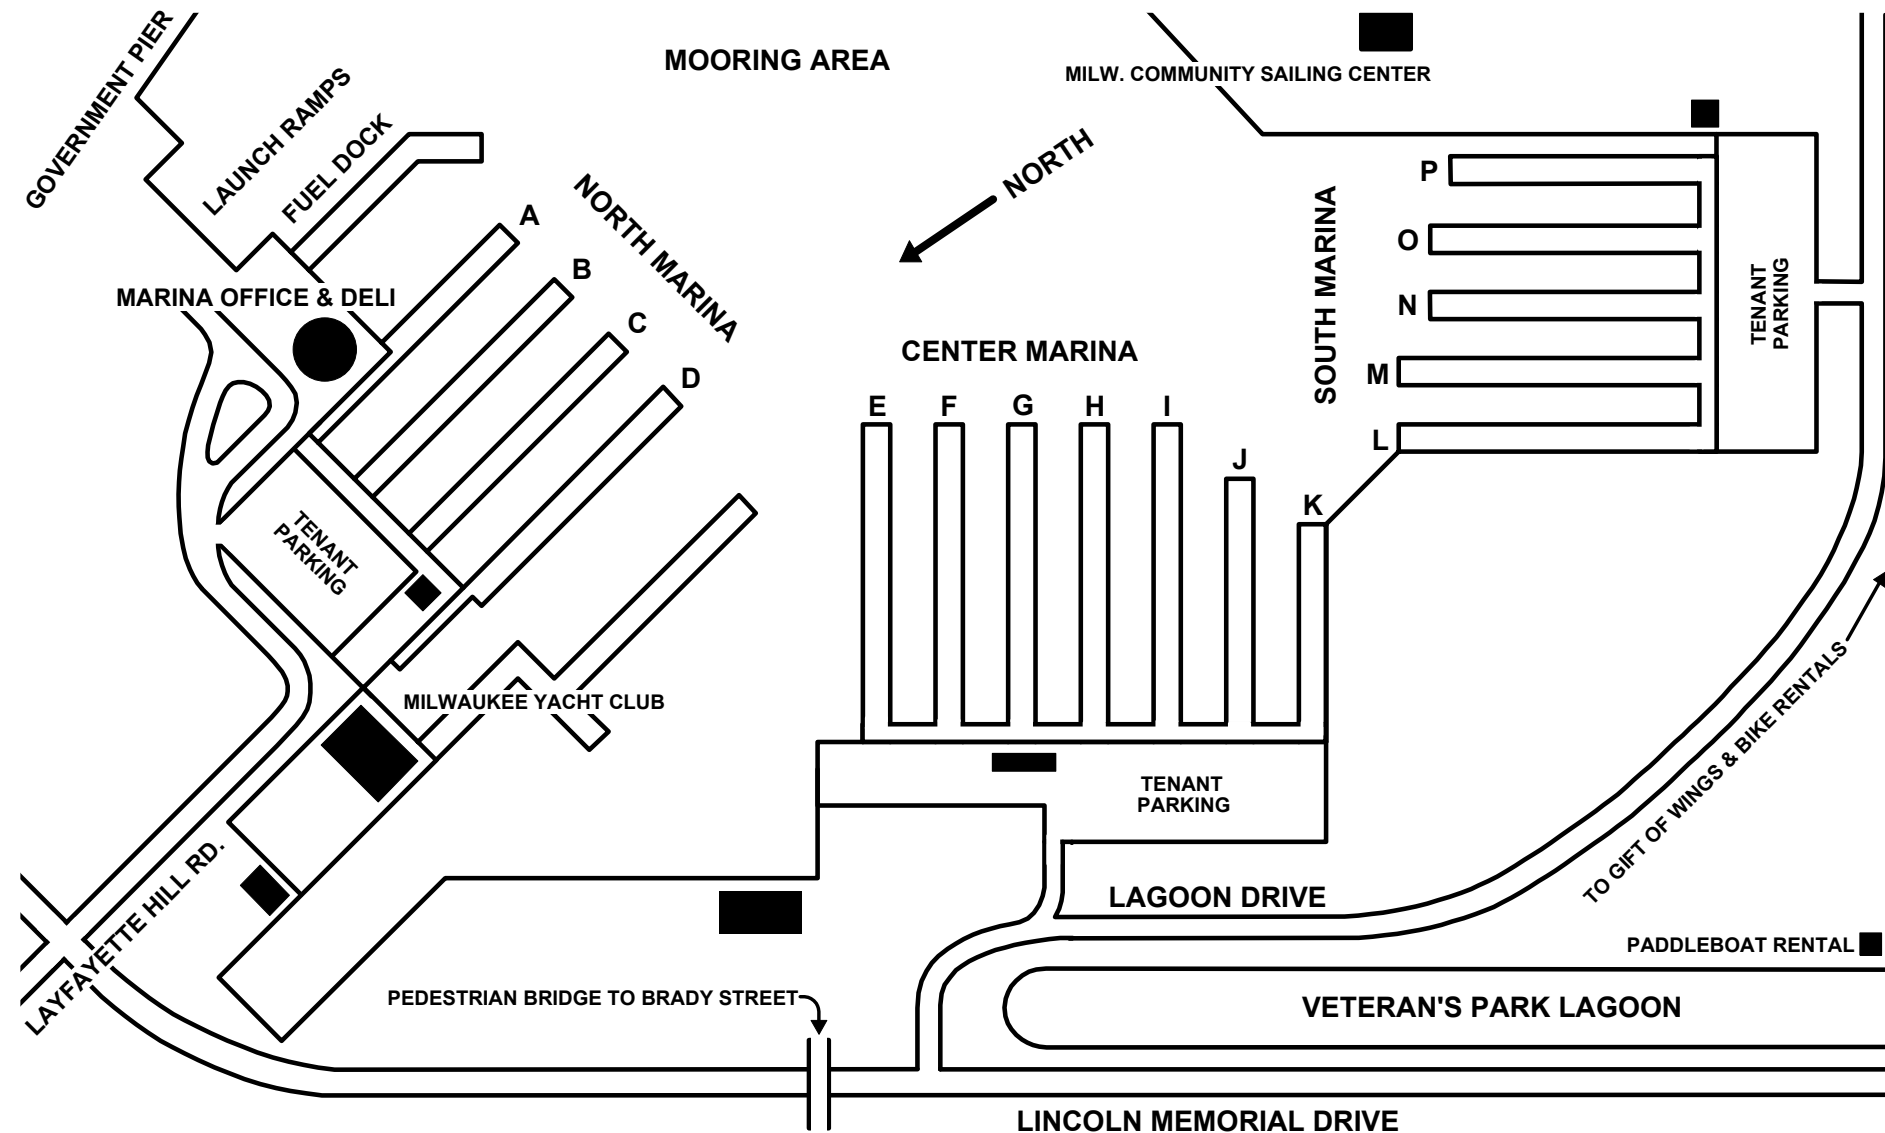

MCKINLEY MARINA

MILWAUKEE COUNTY PARK SYSTEM

1750 North Lincoln Memorial Drive • Milwaukee, WI 53202
Phone 414-273-5224 • Fax 414-273-2764 • www.countyparks.com