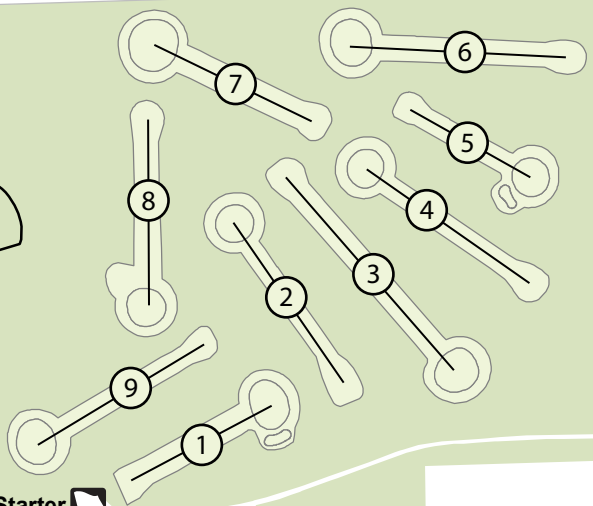

Timmerman Airport

W. HAMPTON AVE.

N. 92nd ST.

N. 100th ST.

W. GLENDALE AVE.

Service Yard

#4

#2

#3

#1

Golf Starter Building

#1-#4

1

P

Madison Park

9800 W. Glendale Ave., Wauwatosa, WI 53225
Unit Office: (414) 476-4510

	Park Land		Restrooms		Soccer
	Shrubs & Trees		Golf Course (9 holes)		Softball
	Parking Lot		Baseball Diamond		Splash Pad
	Park Building		Basketball 4 Half Courts		Tennis
	Reservable Picnic Area No staking allowed! Use sand bags, weights, or water barrels		Sand Volleyball		Tot Lot / Play Area

0 45 90 180 270 360 Feet
PARK ACREAGE: 59.1

Picnic Reservations (414) 257-8005
Parks Information (414) 257-PARK (7275)
countyparks.com

W. RUBY AVE.