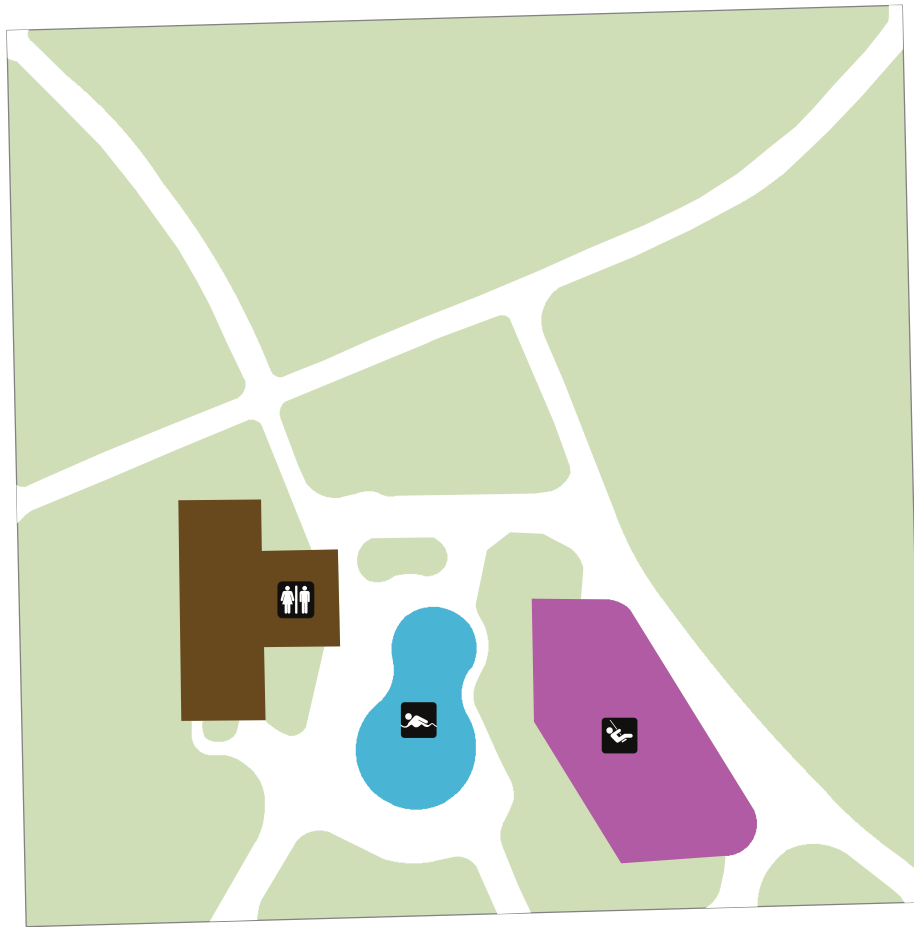

W. MINERAL ST.

S. 24TH ST.

S. 23RD ST.

W. VIEAU PL.

### Clarke Square

2330 W. Vieau Place  
Milwaukee, WI 53204  
Unit Office: (414) 643-0120

-  Park Land
-  Park Building

-  Restrooms
-  Tot Lot / Play Area
-  Splash Pad

**Parks Information**  
(414) 257-PARK (7275)  
[countyparks.com](http://countyparks.com)