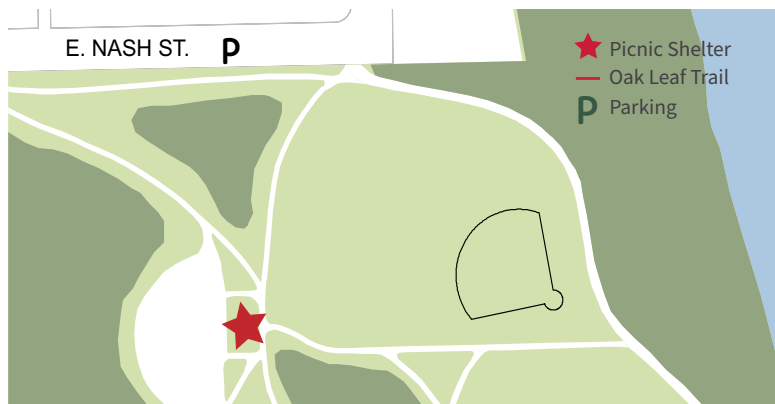

RENTAL FEES Fees include tax.

TYPE	FEE	SEASON
Weekday	$215	May - October
Weekend	$250	May - October

TO BOOK CALL
(414) 257-8005
M-F: 8am-4:30pm
[Online Picnic Permits](#)