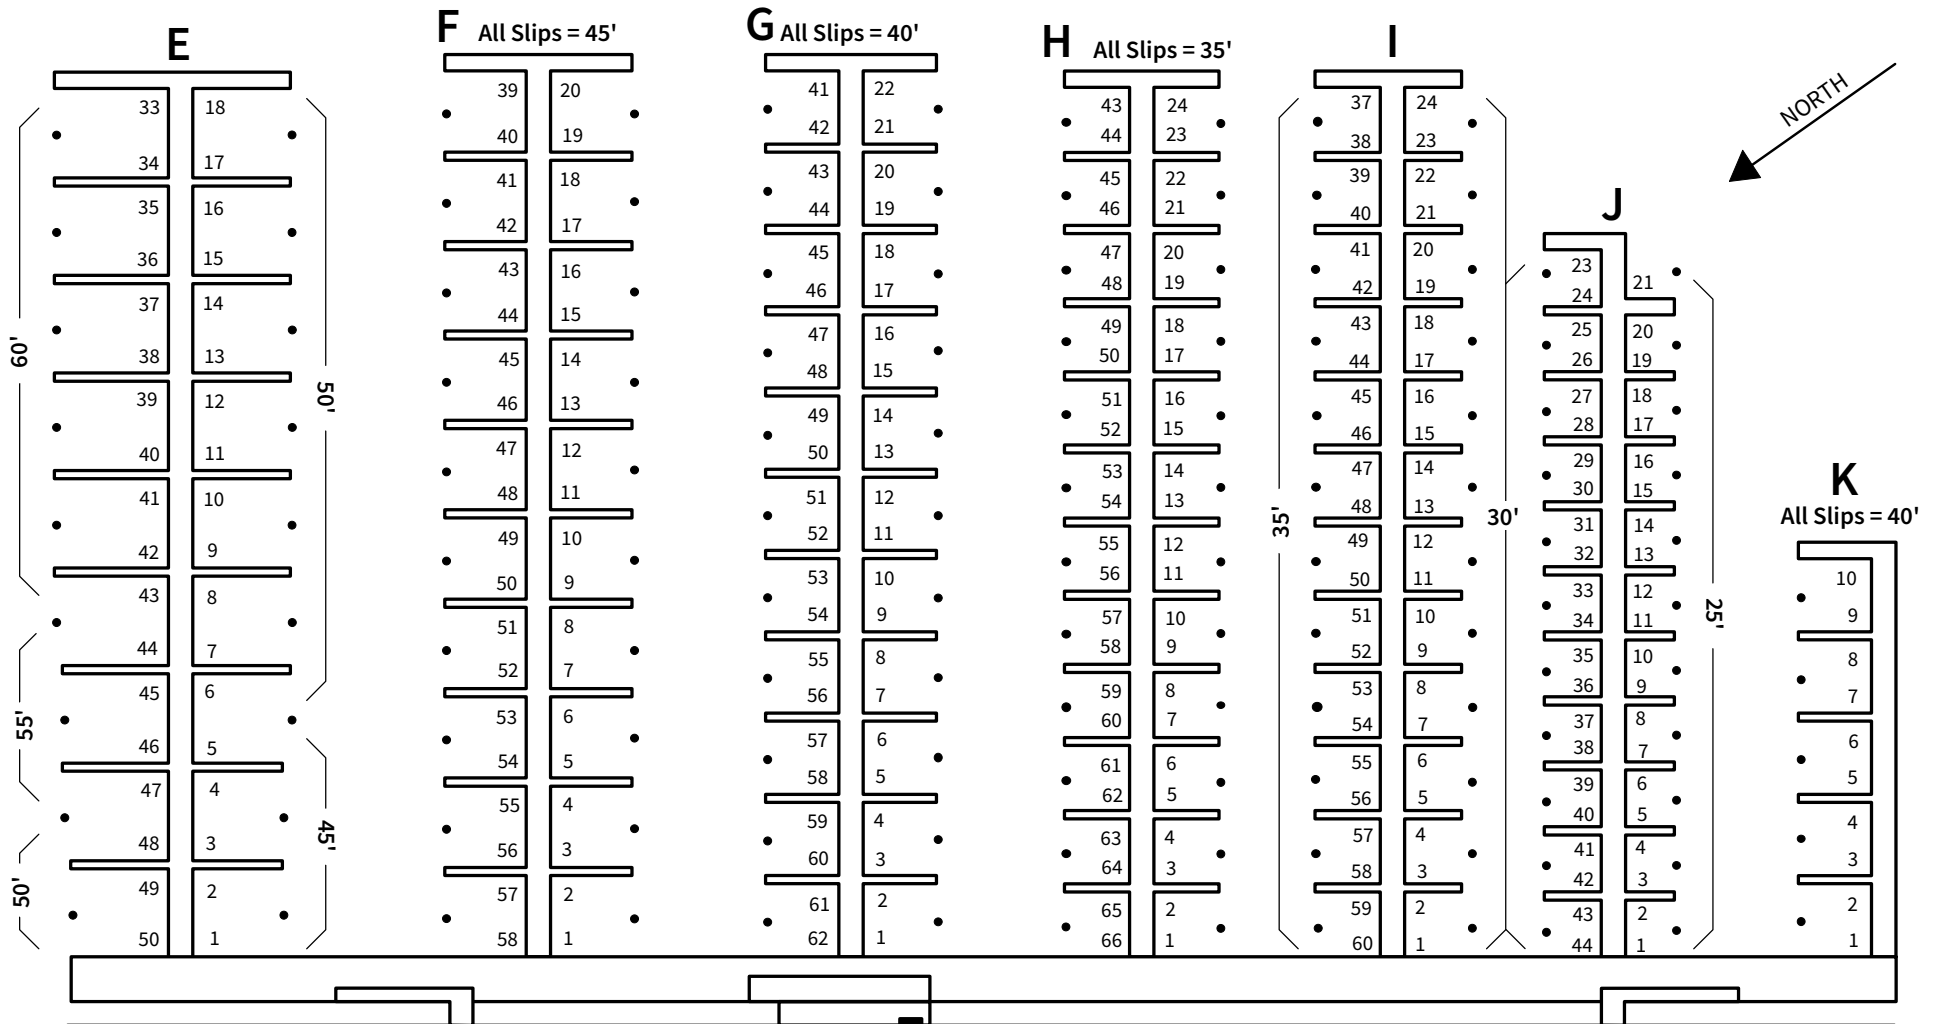

CENTER SECTION • DOCKS E-K

1750 North Lincoln Memorial Drive
Milwaukee, WI 53202

Restrooms
Showers
Laundry

Phone 414-273-5224 www.McKinleyMarina.com