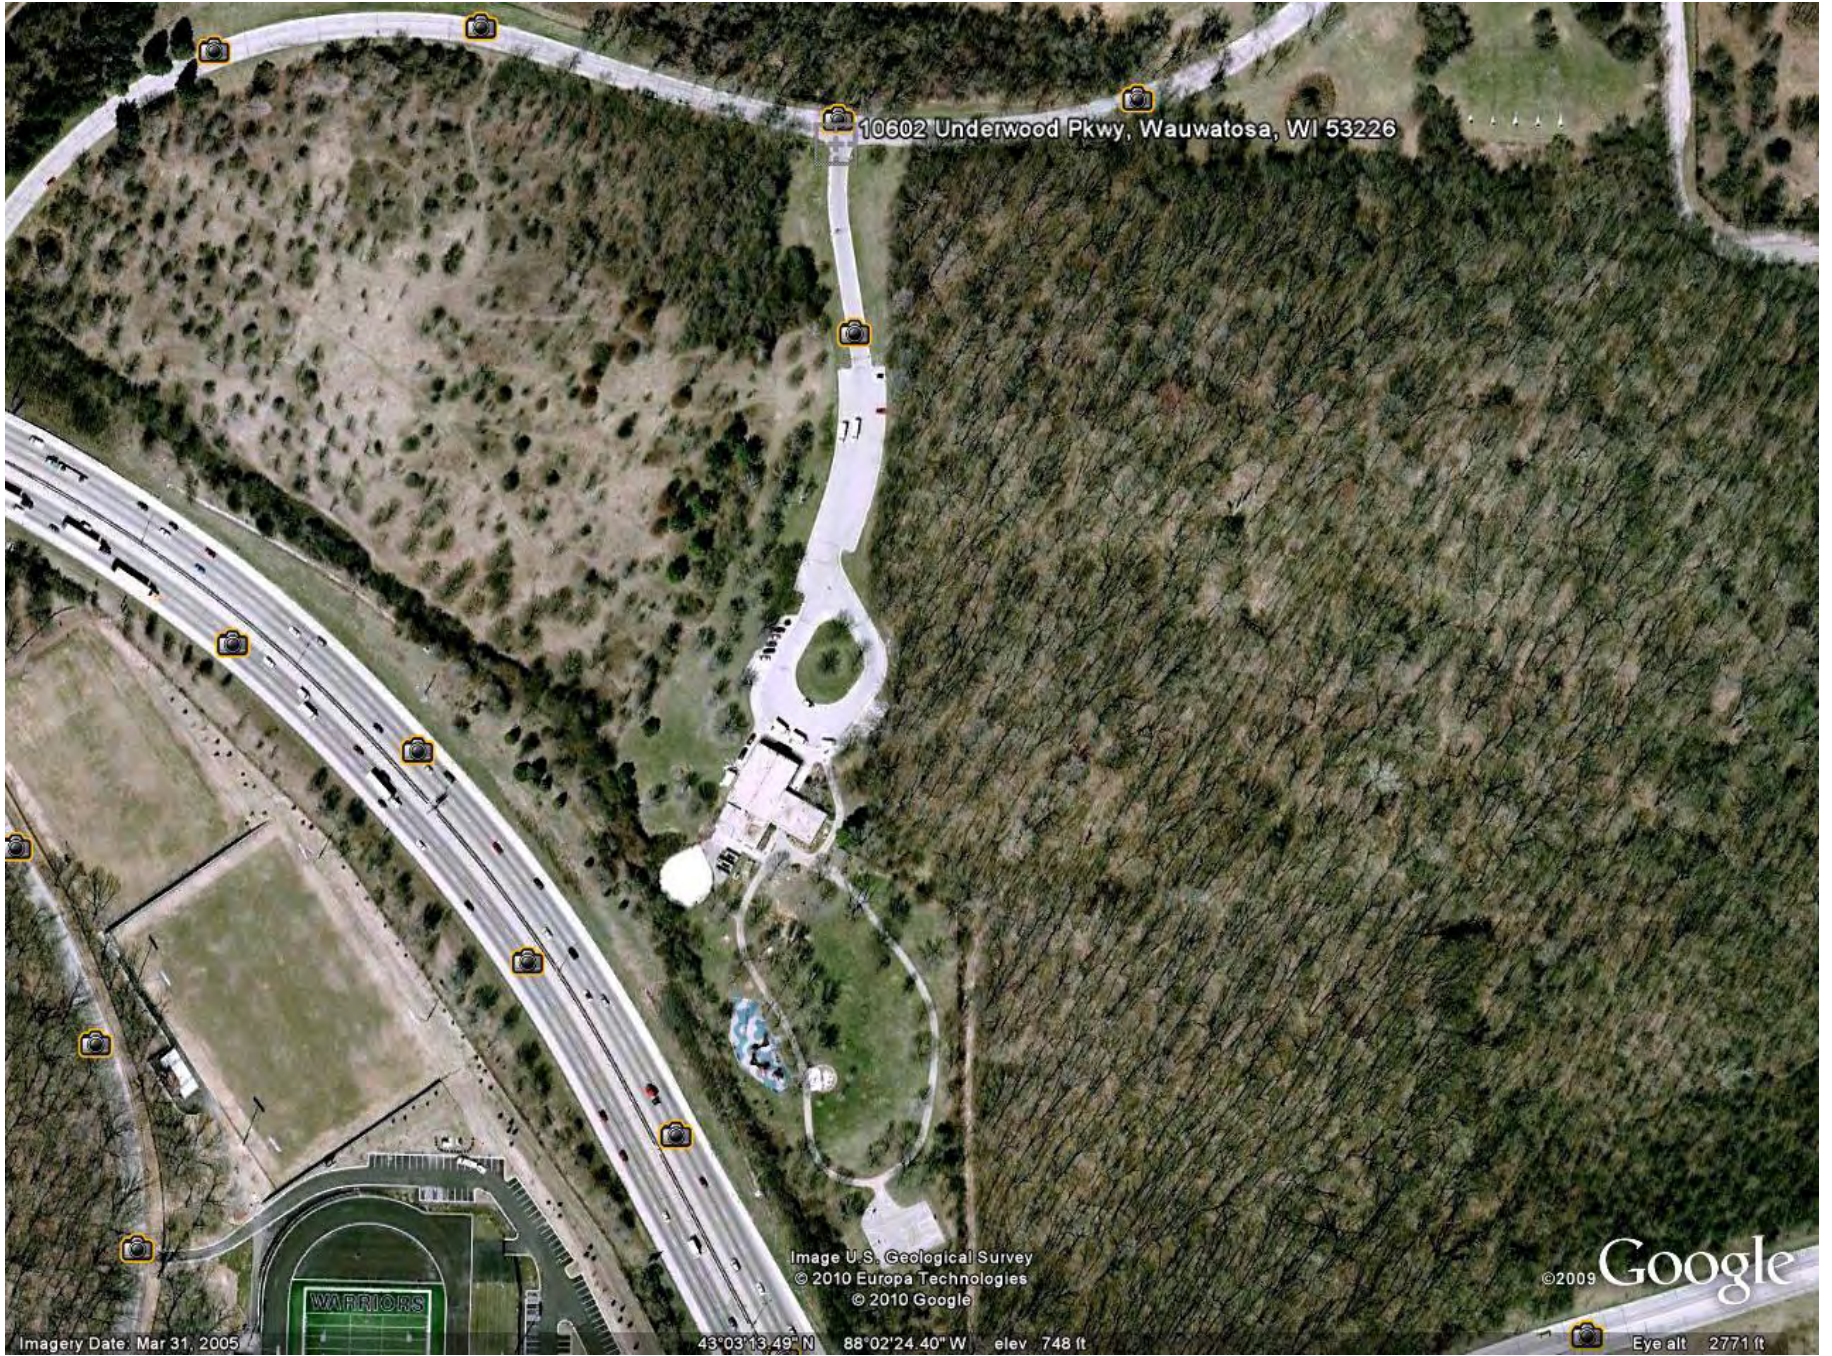

Wil-O-Way Underwood

10602 Underwood Parkway
Wauwatosa, WI 53226

GPS Coordinates

43.053752
-88.040623

Great Room / Hall

Fireplace / Stage Area

Accessible Kitchen

Basketball Court

Wading Pool

Gardens: Maintained by the UW Extension Master Gardener Program

Accessible Playground

**Beautiful
Grounds**

**Outside
Activities**

Wil-O-Way Underwood - Grounds