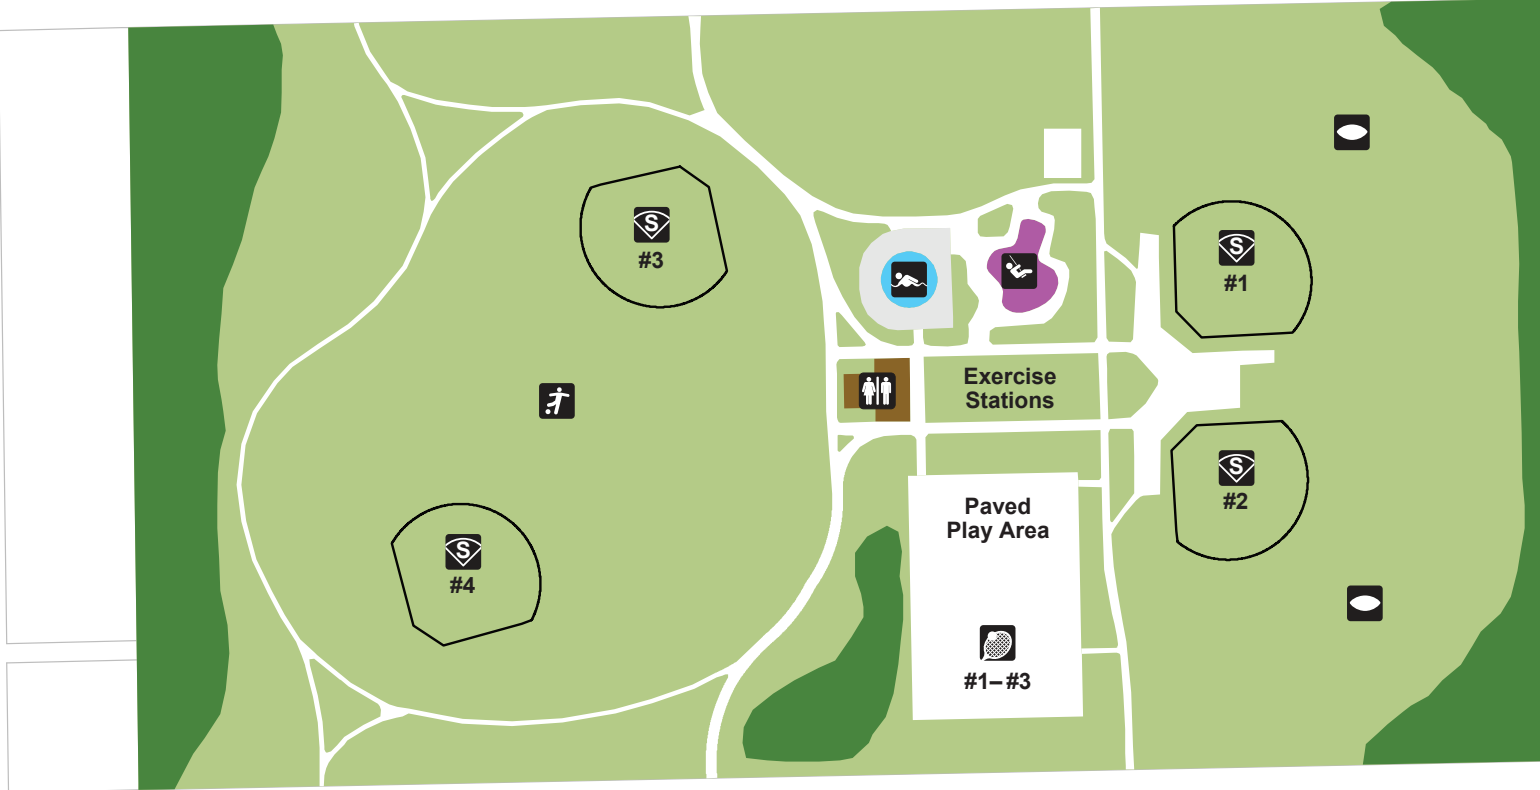

W. MITCHELL ST.

S. 52nd ST.

W. BURNHAM ST.

West Milwaukee Park

5000 W. Burnham St.
West Milwaukee, WI 53219
Unit Office: (414) 672-5052

PARK ACREAGE: 21.1

Park Legend

-  Park Land
-  Shrubs & Trees
-  Park Building
-  Restrooms
-  Football (fall)
-  Soccer (fall)
-  Softball
-  Tennis
-  Tot Lot
-  Wading Pool

Athletic Field Permits
(414) 257-8030

Parks Information
(414) 257-PARK (7275)
countyparks.com

ELECTRIC AVE.