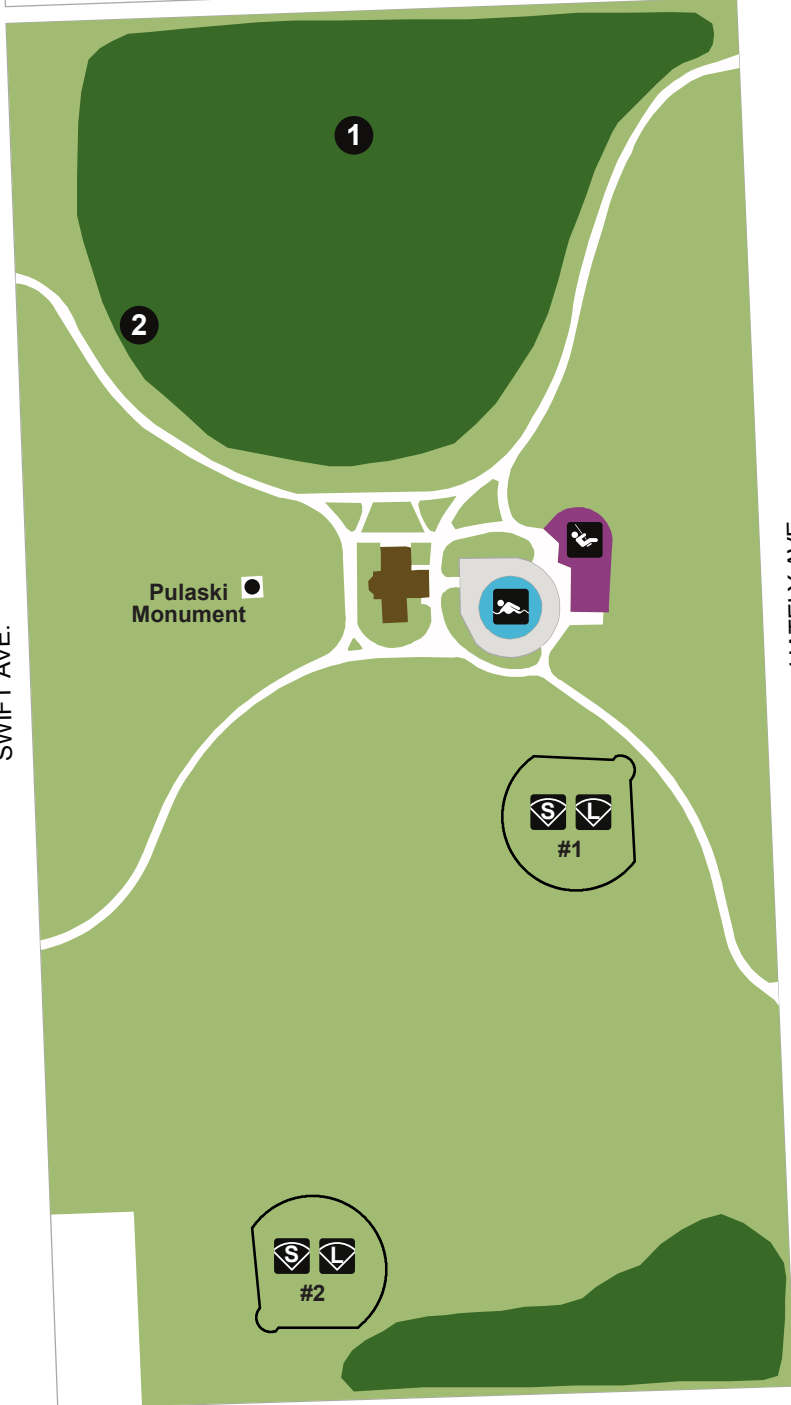

MORRIS AVE.

SWIFT AVE.

HATELY AVE.

### Pulaski Park Cudahy

5400 S. Swift Ave.  
Cudahy, WI 53110  
Unit Office: (414) 762-1550

- Park Land
- Shrubs & Trees
- Park Building
- Reservable Picnic Area (Shelter at Site 1)  
No staking—tents allowed only if sandbagged
- Softball Diamond
- Little League Diamond
- Tot Lot
- Wading Pool

PARK ACREAGE: 15.9

**Picnic Reservations**  
(414) 257-8005

**Athletic field Permits**  
(414) 257-8030

**Parks Information**  
(414) 257-PARK (7275)  
countyparks.com

UPDATED AUGUST '12

E. GRANGE AVE.