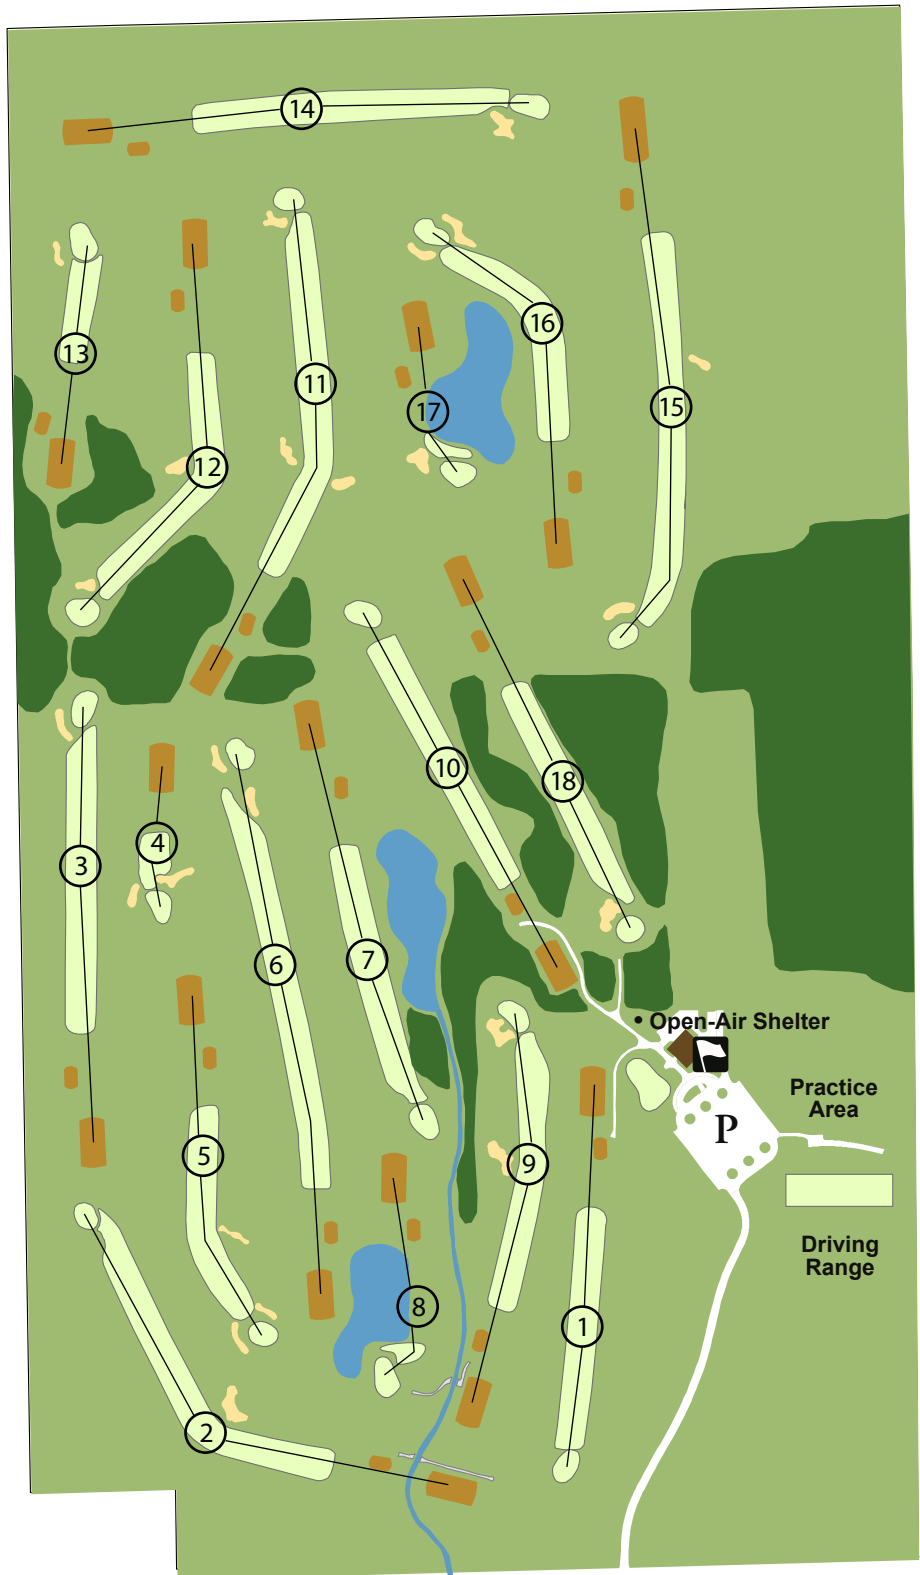

MILWAUKEE COUNTY
PARKS
N · A · T · I · O · N · A · L
GOLD MEDAL WINNER

Oakwood Park

3600 W. Oakwood Rd.
Franklin, WI 53132
Unit Office: (414) 281-6751

-  Park Land
-  Shrubs & Trees
-  Park Building
-  Parking
-  Golf Clubhouse
-  Tee Box
-  Sand Bunker

0 105 210 420 630 840 Feet

PARK ACREAGE: 276.0

Golf Reservations
(414) 475-6222
-or-
countyparks.com

Golf Outings
(414) 257-8024

Parks Information
(414) 257-PARK (7275)
countyparks.com

UPDATED AUGUST '12

W. OAKWOOD RD.

Root River Parkway