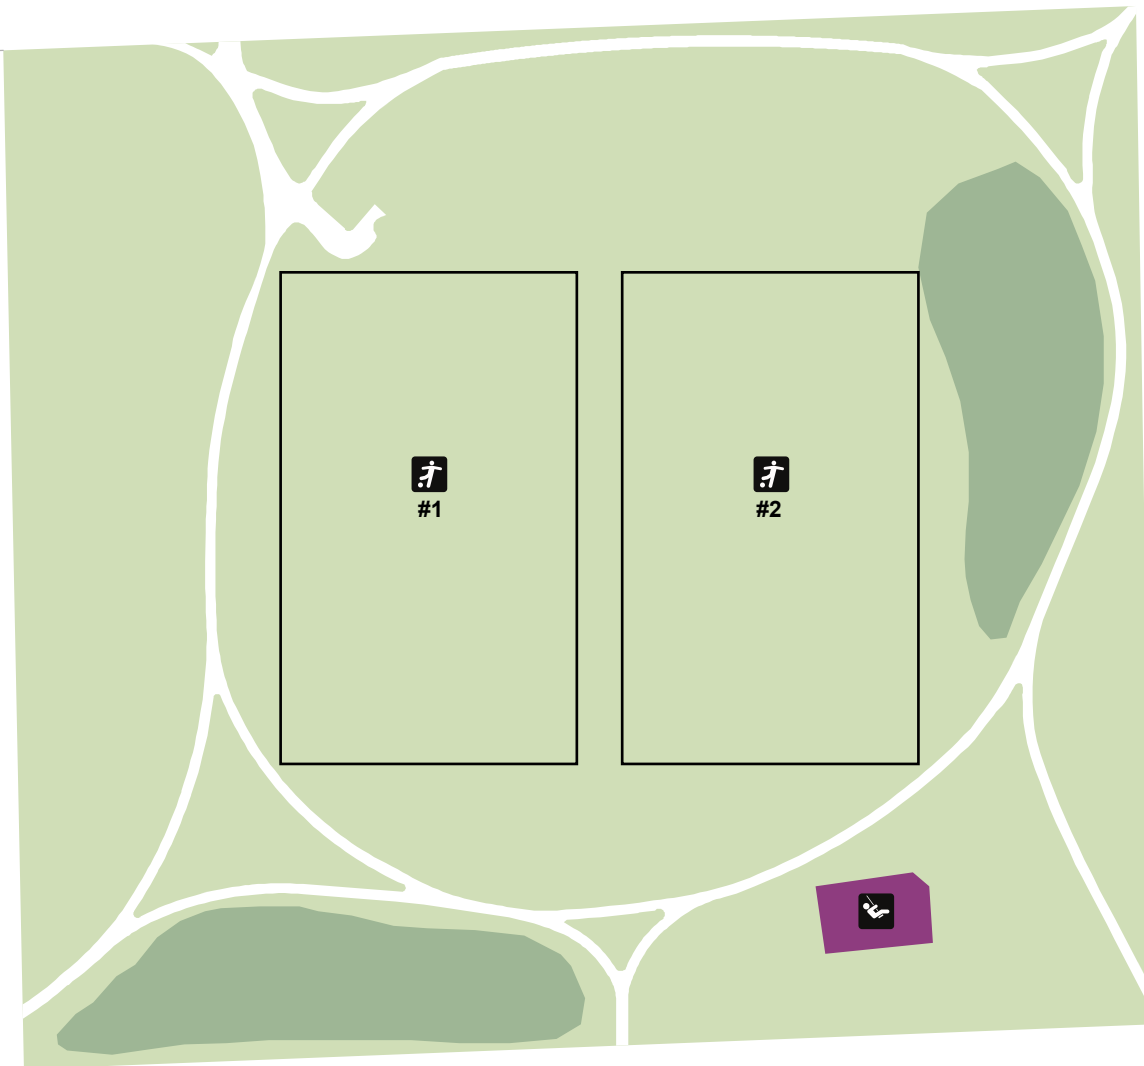

W. VIENNA AVE.

N. 78TH ST.

W. NASH ST.

N. 80TH ST.

N. 79TH ST.

Nash Park
7800 W. Nash St.
Milwaukee, WI 53222
Unit Office: (414) 353-3212

-  Park Land
-  Shrubs & Trees
-  Soccer Field
-  Tot Lot / Play Area