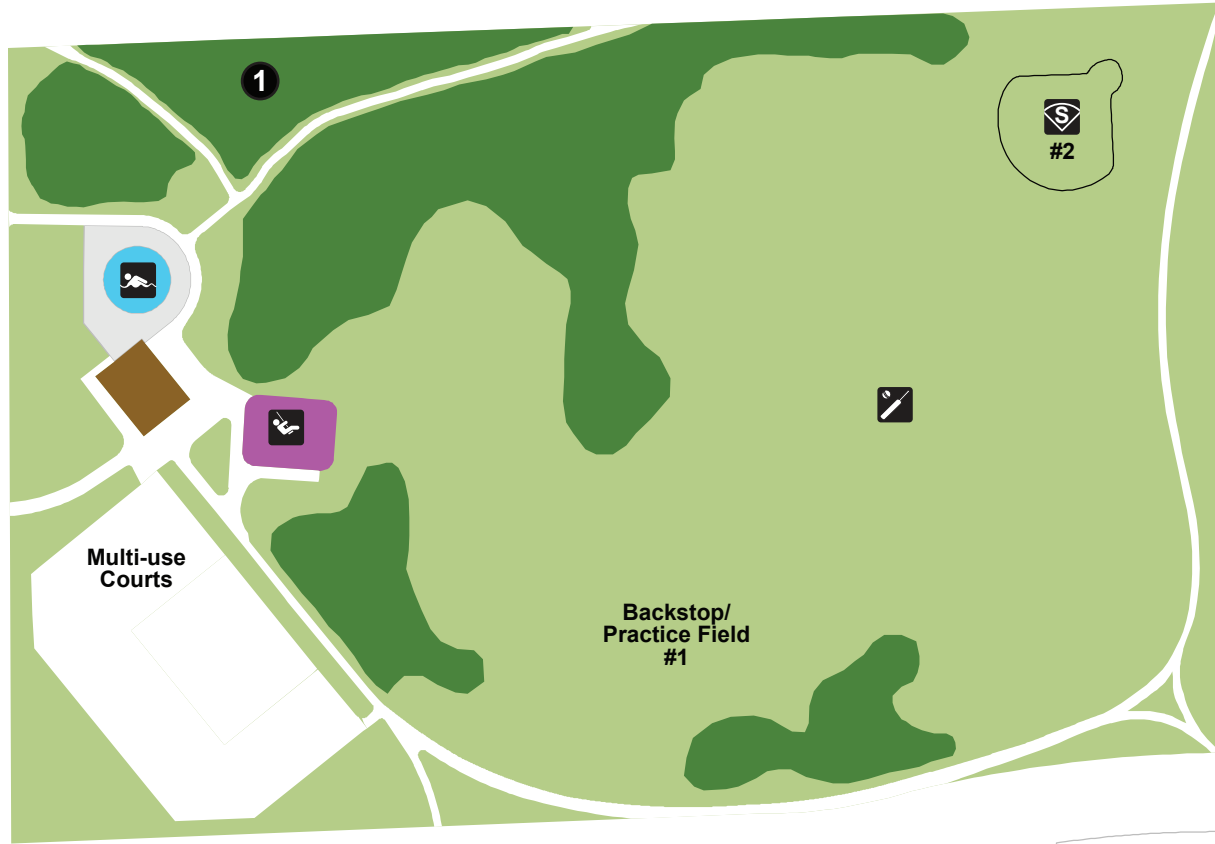

W. CONGRESS ST.

LINDSAY PARK

N. 87TH ST.

N. 84TH ST.

W. MARION ST.

**Lindsay Park**  
 4360 N. 87 St.  
 Milwaukee, WI 53222  
 Unit Office: (414) 353-3212

- Park Land
- Shrubs & Trees
- Park Building
- Reservable Picnic Area (No tents allowed)
- Reservable Picnic Area (No tents allowed)
- Cricket Pitch
- Softball Diamond
- Tot Lot
- Wading Pool

0 25 50 100 150 200 Feet  
 PARK ACREAGE: 13.3

**Picnic Reservations**  
 (414) 257-8005

**Parks Information**  
 (414) 257-PARK (7275)  
 countyparks.com

UPDATED FEBRUARY '12