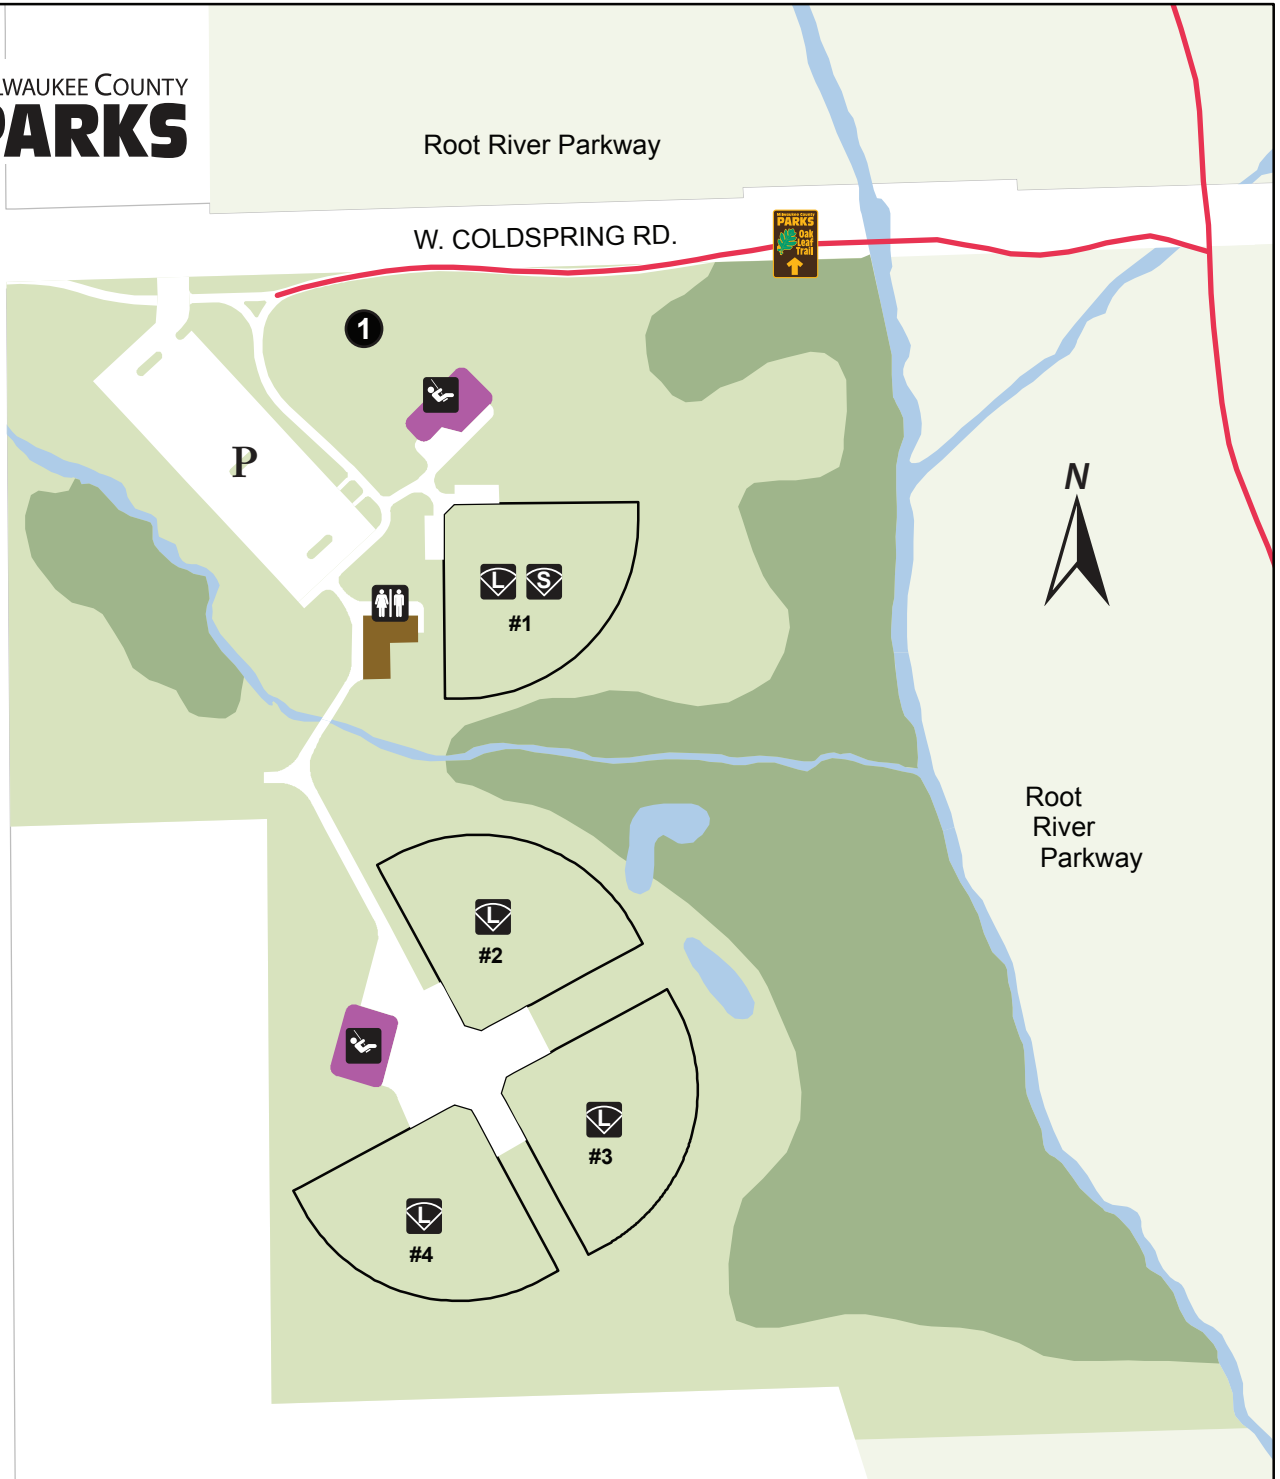

MILWAUKEE COUNTY
PARKS

Root River Parkway

W. COLDSRING RD.

S. 108TH ST.

Kulwicky Park

10777 W. Coldspring Road
Greenfield, WI 53228
Unit Office: (414) 425-7303

PARK ACREAGE 28.2

Park Land

Shrubs & Trees

Parking Lot

Park Building

Reservable Picnic Area
No staking allowed!
Use sand bags, weights,
or water barrels

Restrooms

Oak Leaf Trail
(Paved Multi-Use Trail)
 Trail Segment

Little League Diamond

Softball Diamond

Tot Lot / Play Area

Picnic Reservations
(414) 257-8005

Athletic Field Information
(414) 545-9339

Parks Information
(414) 257-PARK (7275)
countyparks.com

UPDATED APRIL '18