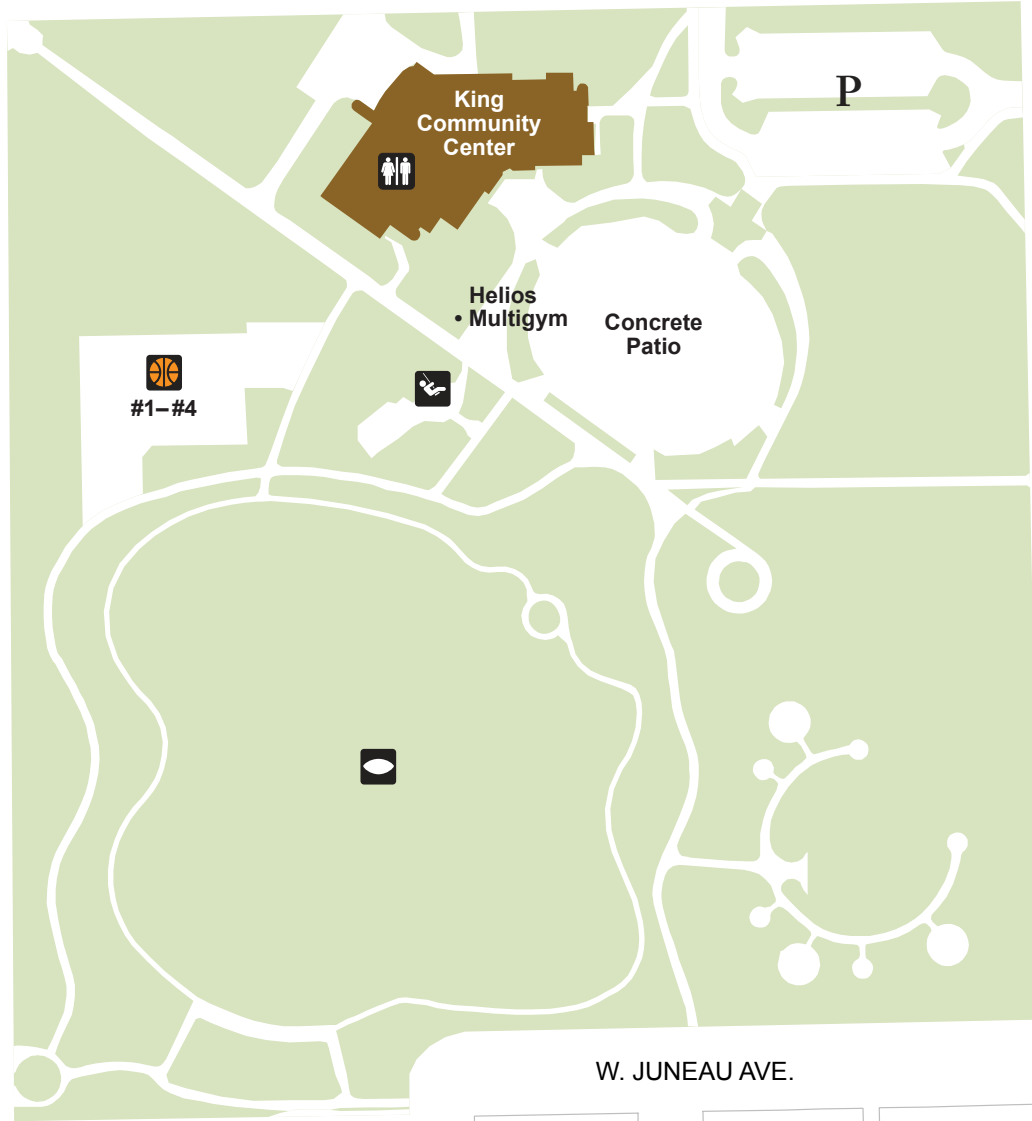

W. VLIET ST.

N. 17TH ST.

N. 14TH ST.

W. JUNEAU AVE.

King Park
1531 W. Vliet St.
Milwaukee, WI 53205
Unit Office: (414) 263-5499

PARK ACREAGE: 21.4

- Park Land
- Parking Lot
- Park Building
- Restrooms
- Basketball
2 Full Courts
2 Half Courts
- Football/Rugby
- Tot Lot