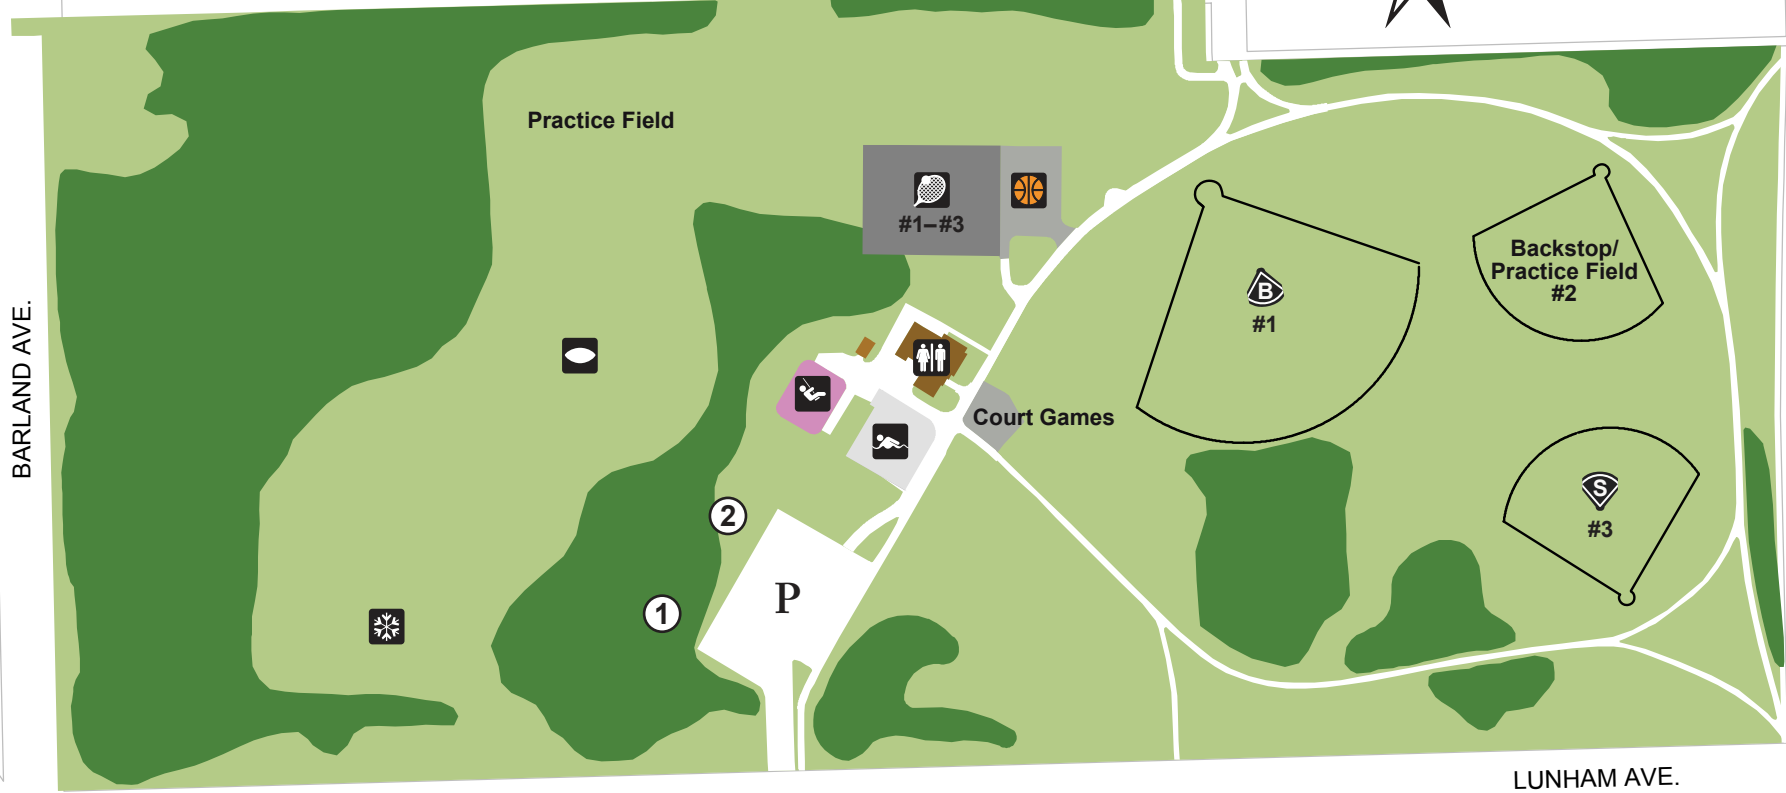

DENTON AVE.

GREENE PARK

BARLAND AVE.

KINGAN AVE.

LUNHAM AVE.

KINNICKINNIC

### Greene Park

4235 S. Lipton Ave.  
St. Francis, WI 53235  
Unit Office: (414) 482-4270

- Park Land
- Shrubs & Trees
- Parking Lot
- Park Building
- Reservable Picnic Area  
**No staking allowed!**  
**Use sand bags, weights, or water barrels**
- Restrooms
- Baseball Diamond
- Basketball Court (full)
- Football Field
- Sledding Hill (in season)
- Softball Diamond
- Tennis Courts
- Tot Lot
- Wading Pool

**Picnic Reservations**  
(414) 257-8005

**Athletic Field Permits**  
(414) 257-8030

**Parks Information**  
(414) 257-PARK (7275)  
[countyparks.com](http://countyparks.com)