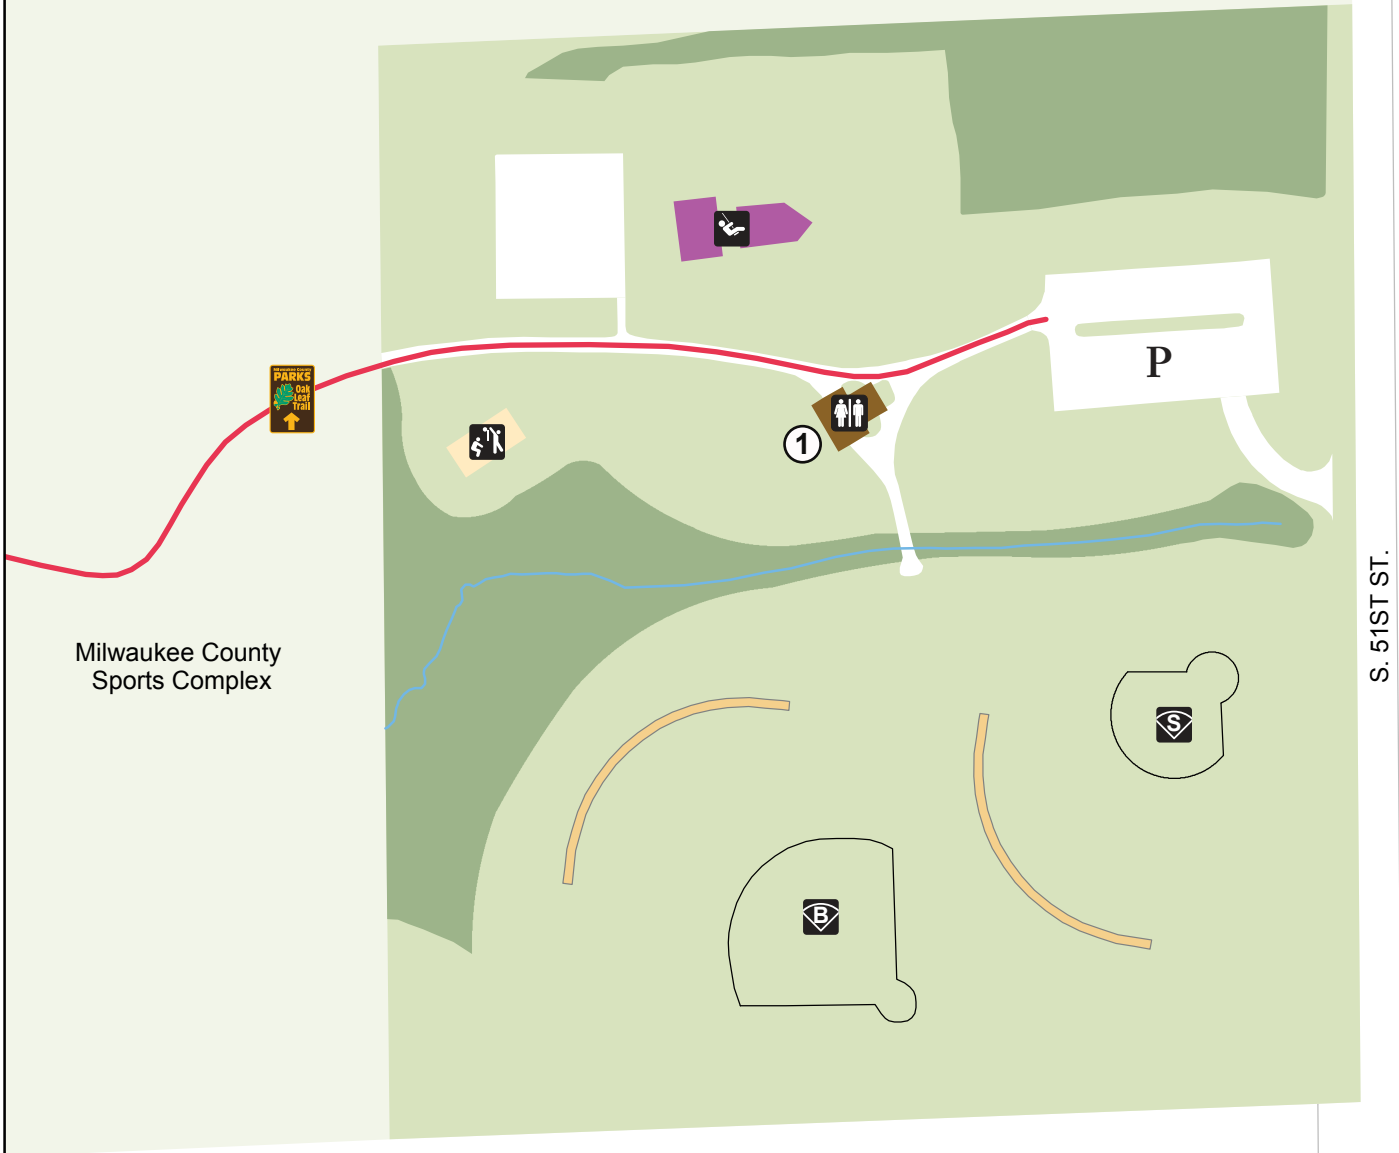

Milwaukee County Sports Complex

Froemming Park

8801 S. 51 St.
Franklin, WI 53132
Unit Office: (414) 281-2694

PARK ACREAGE: 16.9

Park Land
 Shrubs & Trees

Parking Lot

Park Building

Reservable Picnic Area with shelter

No staking allowed!
Use sand bags, weights, or water barrels

Restrooms

Oak Leaf Trail
(Paved Multi-Use Trail)
~ Trail Segment

Baseball Diamond

Sand Volleyball

Softball Diamond

Tot Lot / Play Area

Picnic Reservations
(414) 257-8005