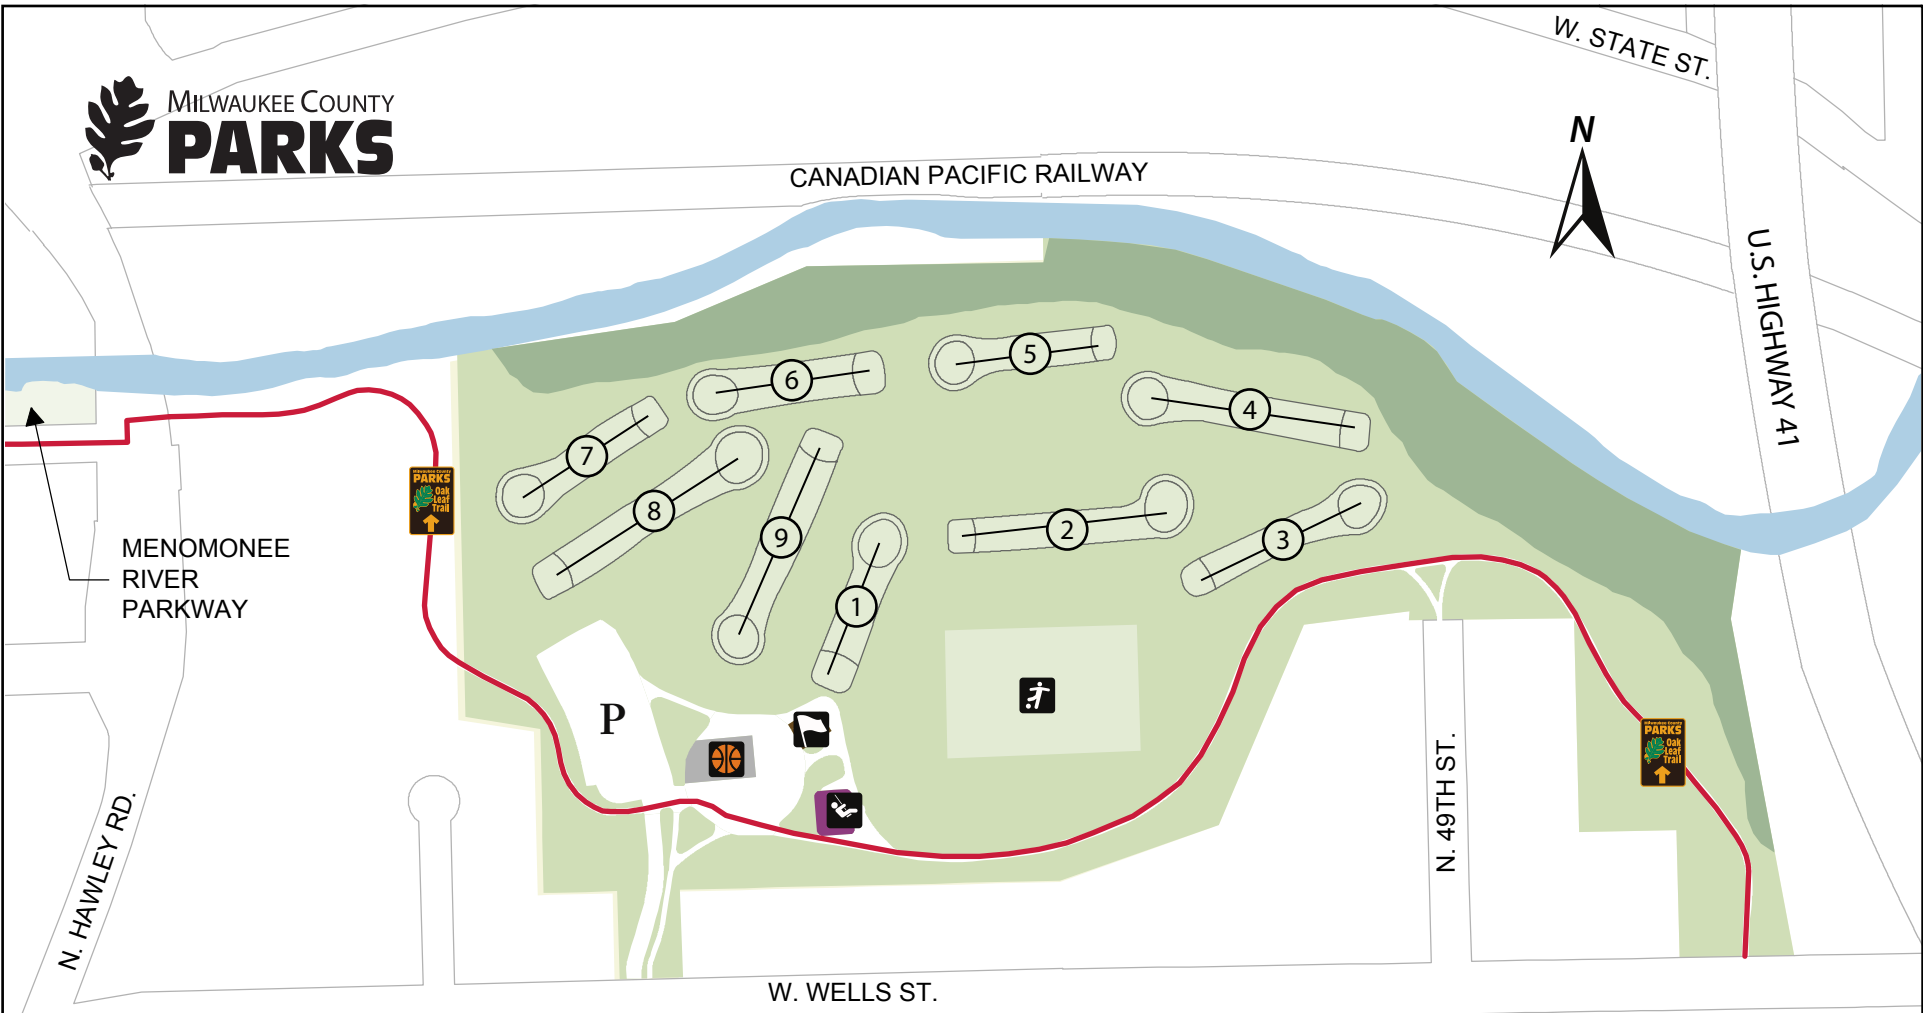

CANADIAN PACIFIC RAILWAY

W. STATE ST.

U.S. HIGHWAY 41

MENOMONEE RIVER PARKWAY

N. HAWLEY RD.

N. 49TH ST.

W. WELLS ST.

### Doyne Park

5300 W. Wells St.

Milwaukee, WI 53208

Unit Office: (414) 342-0215

Golf Office: (414) 257-8024

PARK ACREAGE: 35.4

- Park Land
- Shrubs & Trees
- P** Parking Lot
- Park Building

- Oak Leaf Trail**  
(Paved Multi-Use Trail)
- Trail Segment
- Basketball Court
- Golf Course (9 holes)

- Soccer (Permit Only)
- Tot Lot / Play Area

**Parks Information**  
(414) 257-PARK (7275)  
countyparks.com

UPDATED AUGUST '15

Save Energy-- Ride the Bus! Use the Trip Planner at [ridemcts.com](http://ridemcts.com)