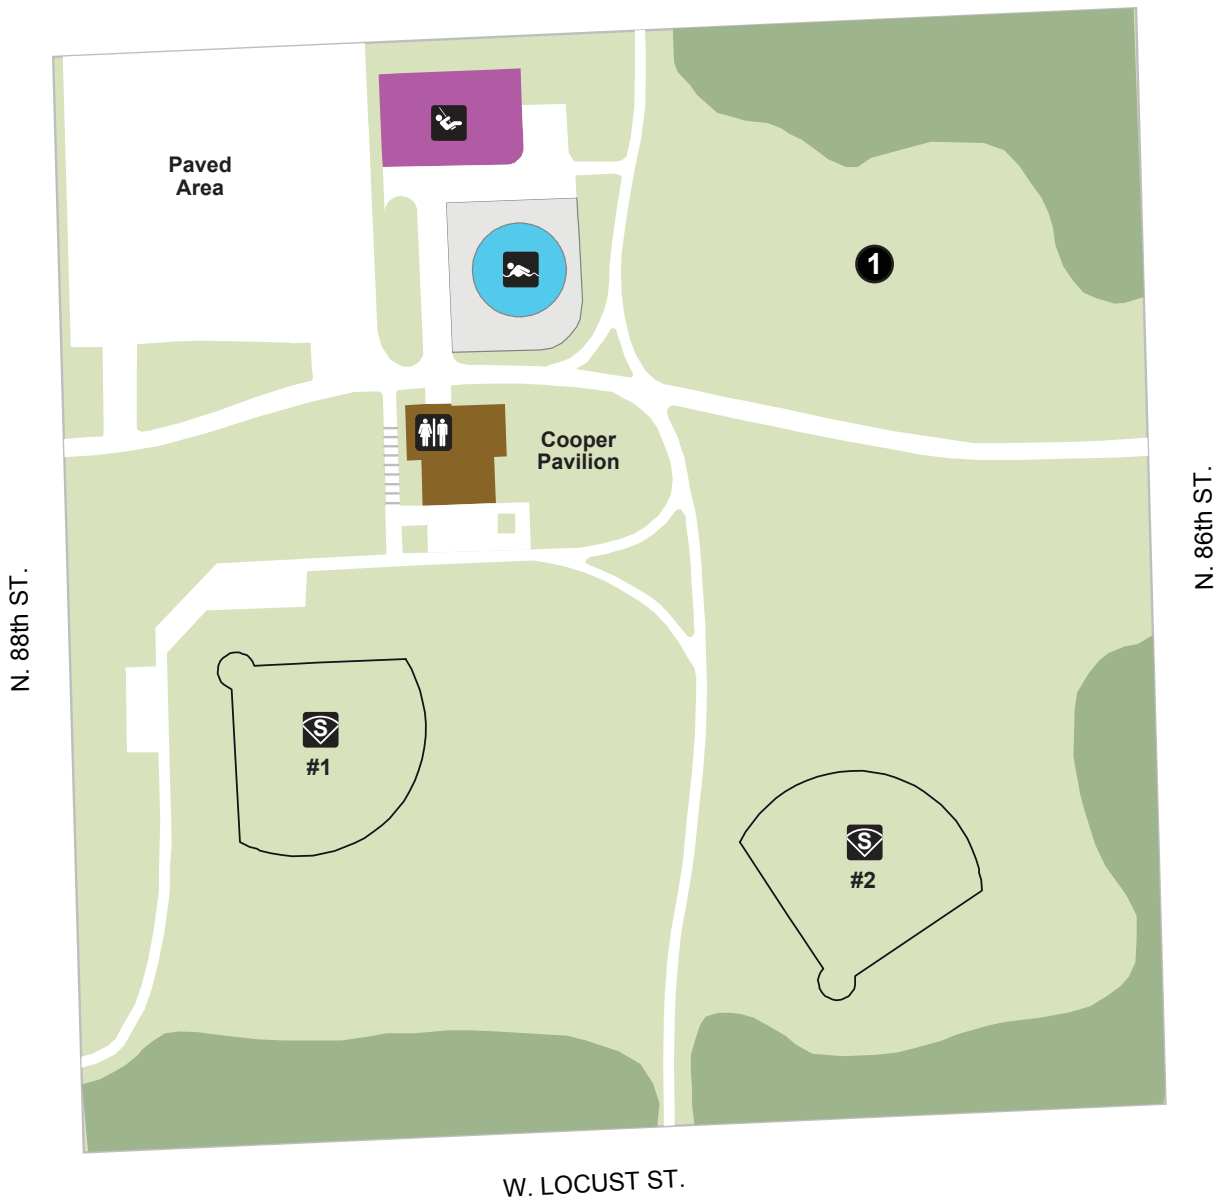

W. CHAMBERS ST.

Cooper Park

8701 W. Chambers St.
Milwaukee, WI 53222
Unit Office: (414) 353-3212

0 15 30 60 90 120 Feet

PARK ACREAGE: 8.4

- Park Land
- Shrubs & Trees
- Park Building

Reservable Picnic Area
No staking allowed!
Use sand bags, weights,
or water barrels

- Restrooms
- Softball
- Tot Lot / Play Area
- Wading Pool

Pavilion & Picnic Reservations
(414) 257-8005

Athletic Field Reservations
(414) 257-8030

Parks Information
(414) 257-6100
countyparks.com

UPDATED JUNE '17