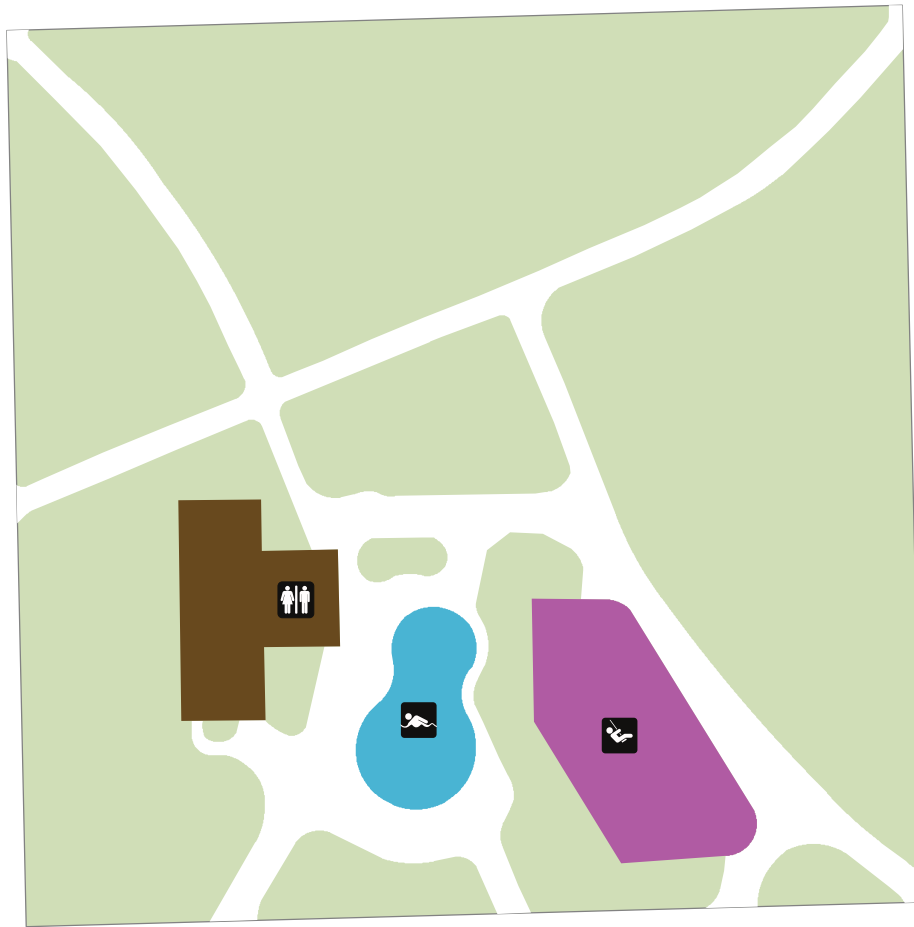

W. MINERAL ST.

S. 24TH ST.

S. 23RD ST.

W. VIEAU PL.

Clarke Square

2330 W. Vieau Place
Milwaukee, WI 53204
Unit Office: (414) 643-0120

- Park Land
- Park Building

- Restrooms
- Tot Lot / Play Area
- Splash Pad

Parks Information
(414) 257-PARK (7275)
countyparks.com

PARK ACREAGE: 2.1

UPDATED AUGUST '15

Save Energy– Ride the Bus! Use the Trip Planner at ridemcts.com