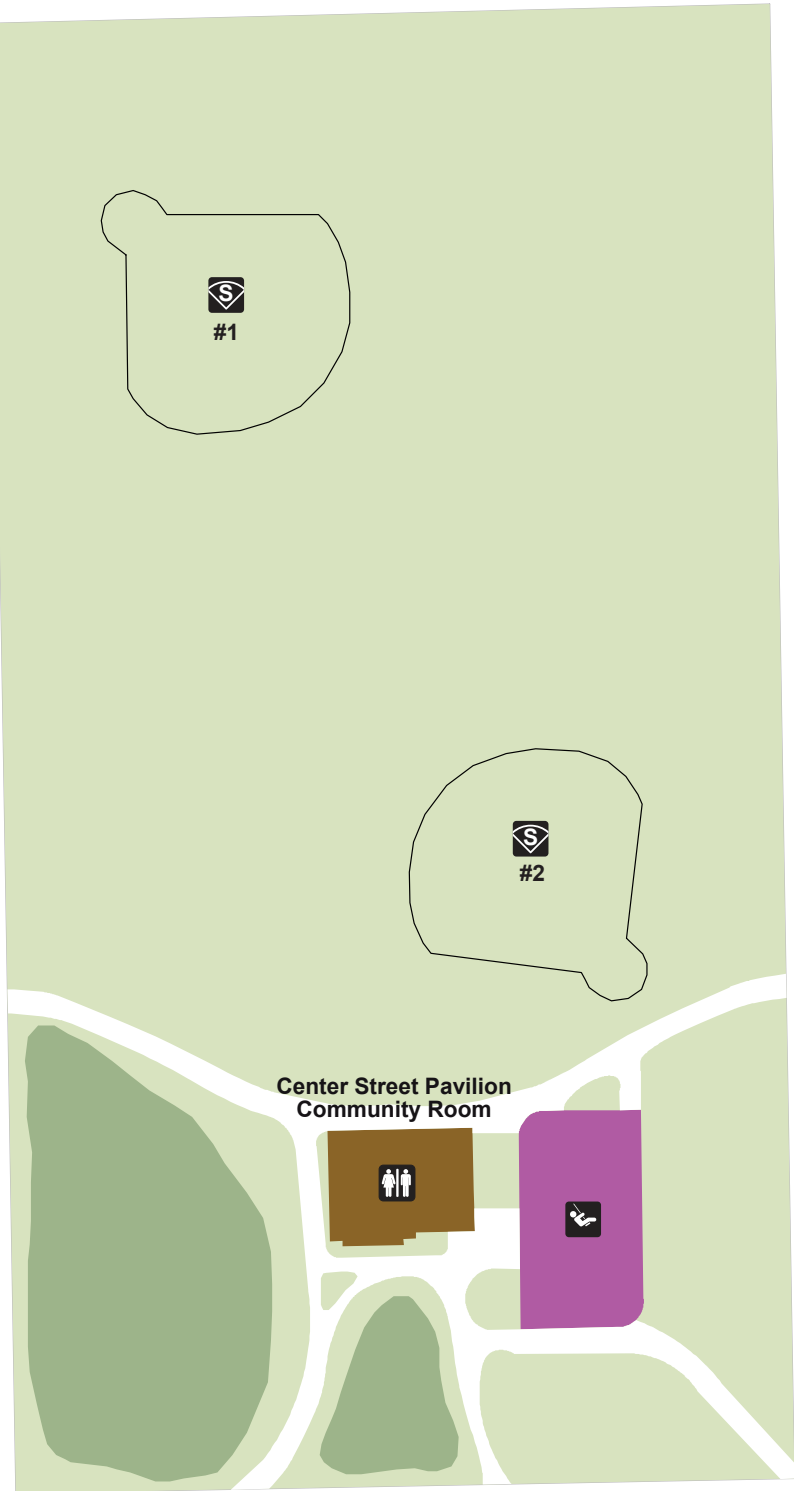

W. CENTER ST.

Center Street Park

6420 W. Clarke St.
Milwaukee, WI 53213
Unit Office: (414) 342-0215

-  Park Land
-  Shrubs & Trees
-  Park Building
-  Restrooms
-  Softball
-  Tot Lot / Play Area

0 25 50 75 100 Feet
PARK ACREAGE: 4.5

N. 65th ST.

Center Street Pavilion
Community Room

N. 64th ST.

W. CLARKE ST.