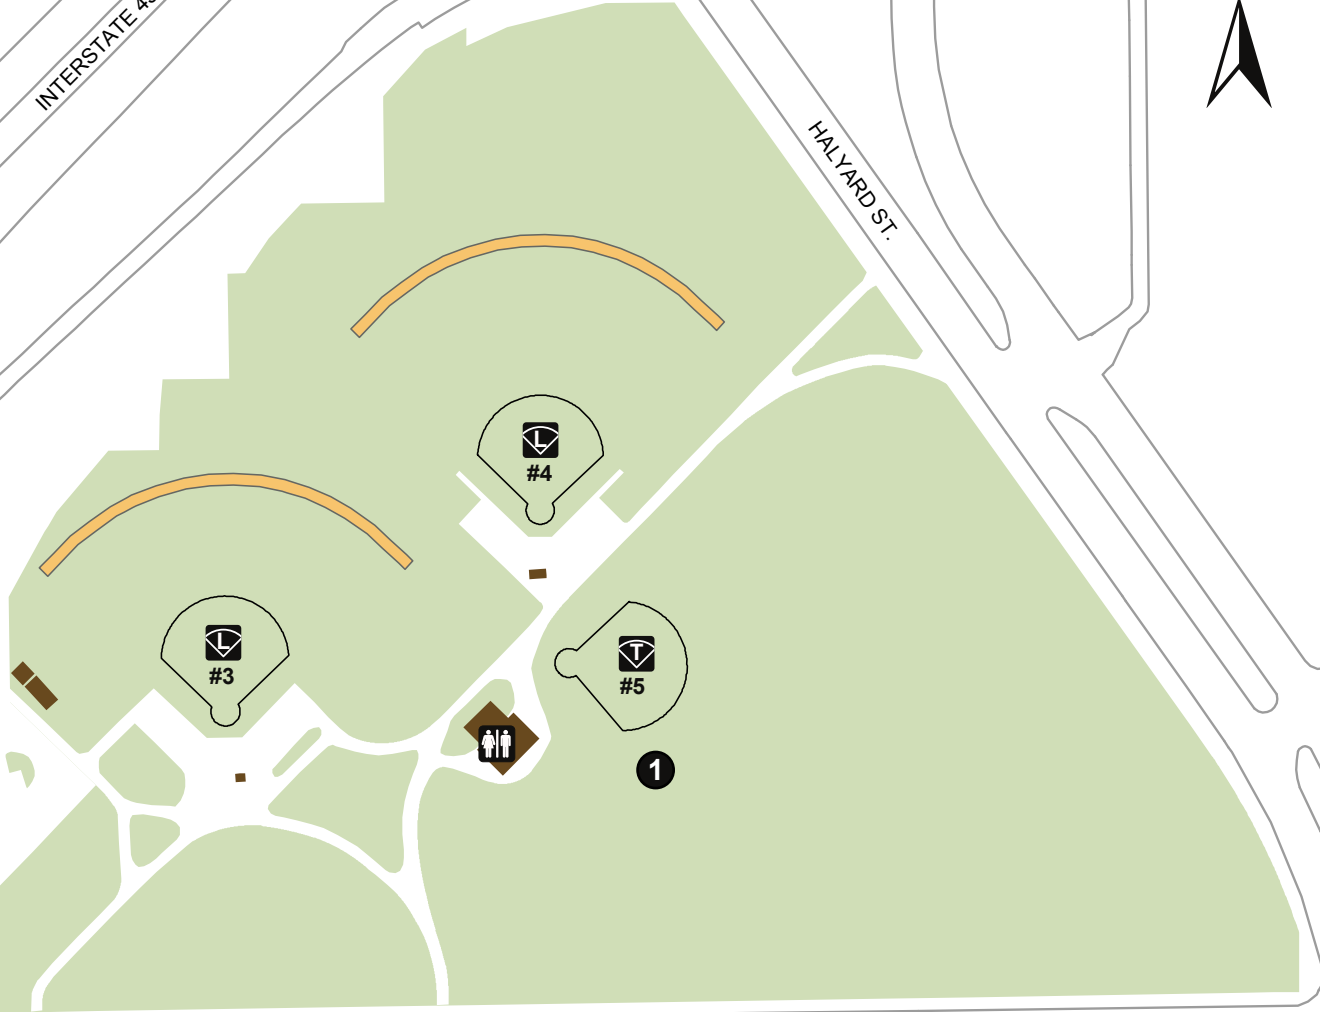

James W. Beckum Park

900 W. Brown St.
Milwaukee, WI 53205
Unit Office: (414) 263-5499

-  Park Land
-  Parking Lot
-  Park Building
-  Reservable Picnic Area
No staking allowed!
Use sand bags, weights,
or water barrels
-  Restrooms
-  Little League
-  T-ball

0 35 70 140 210 280
Feet

PARK ACREAGE: 15.6

Picnic Reservations (414) 257-8005
Parks Information (414) 257-PARK (7275)
countyparks.com

UPDATED NOV, '17

P

INTERSTATE 43

HALYARD ST.

GARFIELD AVE.

BROWN ST.

Carver Park

8th ST.

Save Energy- Ride the Bus! Use the Trip Planner at ridemcts.com