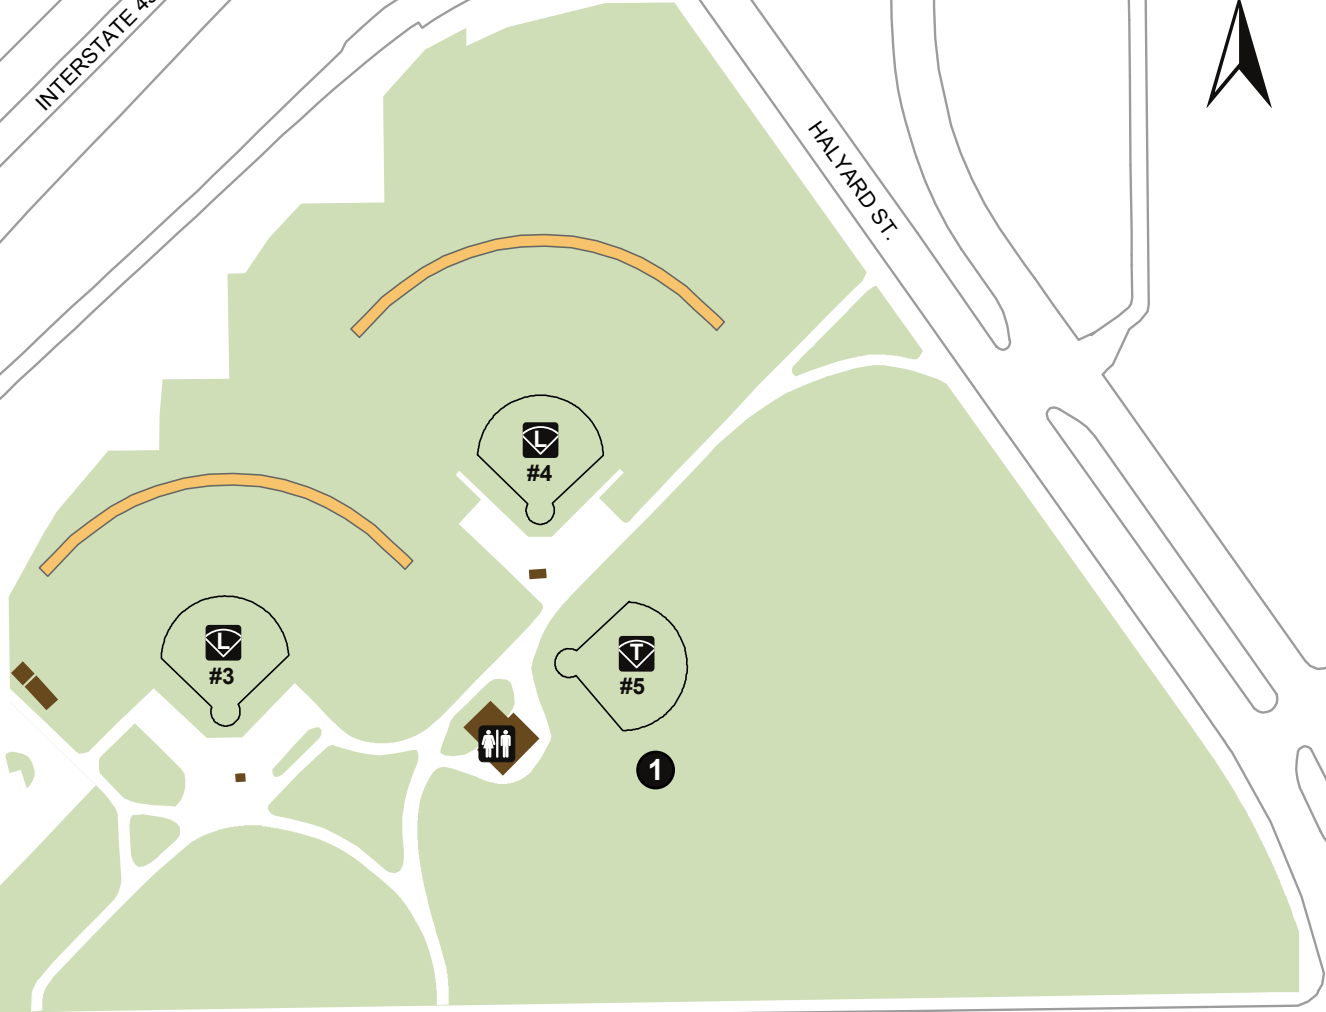

James W. Beckum Park
 900 W. Brown St.
 Milwaukee, WI 53205
 Unit Office: (414) 342-0215

-  Park Land
-  Parking Lot
-  Park Building
-  Reservable Picnic Area
No staking allowed!
Use sand bags, weights, or water barrels
-  Restrooms
-  Little League
-  T-ball

PARK ACREAGE: 15.6

Picnic Reservations (414) 257-8005
 Parks Information (414) 257-PARK (7275)
 countyparks.com

UPDATED MARCH '16

P

INTERSTATE 43

HALYARD ST.

GARFIELD AVE.

BROWN ST.

Carver Park

8th ST.

Save Energy- Ride the Bus! Use the Trip Planner at ridemcts.com